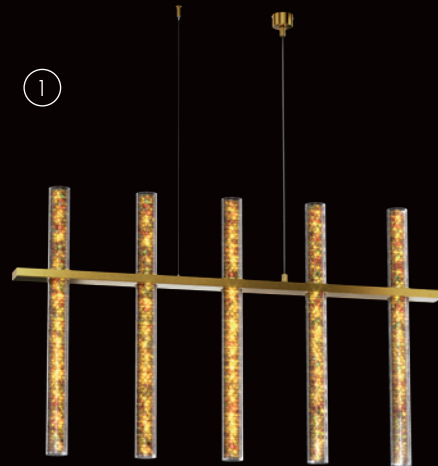

④

SISIL K
Wall lamp
152-00..-001429
integrated

②

③

①

5

SISIL Z50 na zamówienie / on request
Chandelier
integrated

6