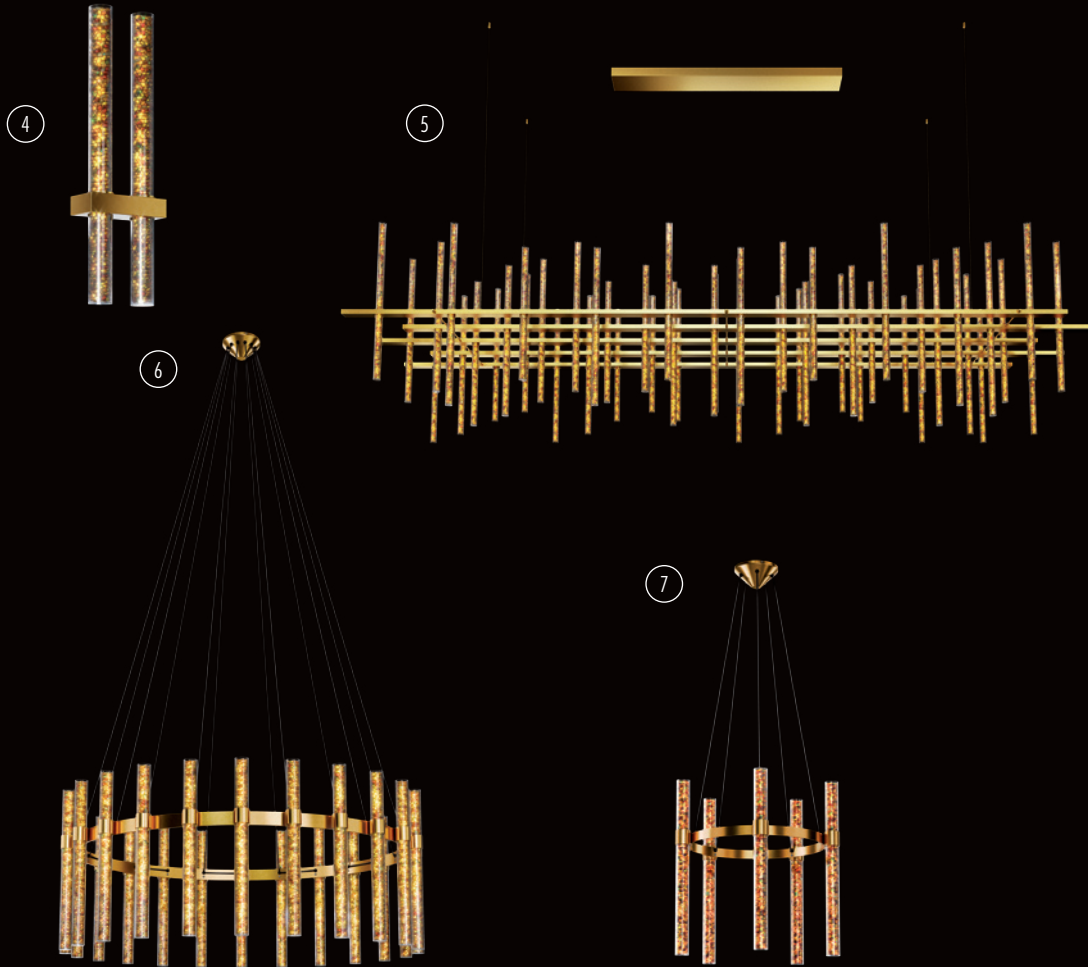

④

SISIL K
Wall lamp
152-00..-001429
integrated

②

③

①

5

SISIL Z50 na zamówienie / on request
Chandelier
integrated

6