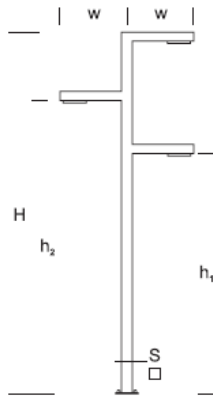

Street Lantern WAY S 7/2+1+1

OPTICS

„S”

„AS”

„ASW”

„ASP”

DETAILED DESCRIPTION

INDEX	NAZWA NAME	WYMIARY / DIMENSIONS (cm)		ŹRÓDŁO ŚWIATEŁA / SOURCE OF LIGHT			OPRAWA / FIXTURE			FUNDAMENT FOUNDATION
		H/h ₁ /h ₂	w/S	W	lm	lm / W	W	lm	lm / W	
190-1111-721002	WAY LU 7/2+1+1	700/690/590/490	80/10x10	96	14800	154	120	14000	117	FBK-150/22

Data for: Ra > 80, 4000K, 700mA. Source of light and integrated control gear, replacement only by the manufacturer's service.

PRODUCT DESCRIPTION

Lantern made of an aluminum profiles, according to individual projects. LED modules with modeled characteristics mounted in the arm booms. The use of modules of different power at different heights and directions allows to achieve spectacular effects appropriate to the place and function.

HEIGHT: 7 m

TECHNICAL SPECIFICATIONS

Voltage	230 V
Source power / fixture	Recommended: Integrated 120 W/14000 lm
Lifetime	80.000 h LB 80/20
Optics	S AS ASP ASW
Ambient temperature	-30 ÷ +45
Light color	4000 3000 *
Ingress Protection	IP66
Protection class	I II *
CE	Yes