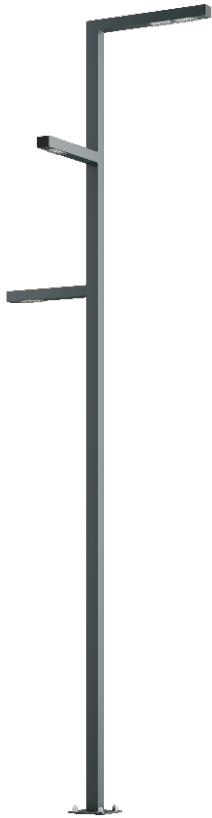

Street Lantern WAY S 7/2+1+1

OPTICS

„S”

„AS”

„ASW”

„ASP”

DETAILED DESCRIPTION

INDEX	NAZWA NAME	WYMIARY / DIMENSIONS (cm)		ŹRÓDŁO ŚWIATEŁA / SOURCE OF LIGHT			OPRAWA / FIXTURE			FUNDAMENT FOUNDATION
		H/h ₁ /h ₂	w/S	W	lm	lm / W	W	lm	lm / W	
190-1111-721002	WAY LU 7/2+1+1	700/690/590/490	80/10x10	96	14800	154	120	14000	117	FBK-150/22

Data for: Ra > 80, 4000K, 700mA. Source of light and integrated control gear, replacement only by the manufacturer's service.

PRODUCT DESCRIPTION

Lantern made of an aluminum profiles, according to individual projects. LED modules with modeled characteristics mounted in the arm booms. The use of modules of different power at different heights and directions allows to achieve spectacular effects appropriate to the place and function.

HEIGHT: 7 m

TECHNICAL SPECIFICATIONS

Voltage	230 V
Source power / fixture	Recommended: Integrated 120 W/14000 lm
Lifetime	80.000 h LB 80/20
Optics	S AS ASP ASW
Ambient temperature	-30 ÷ +45
Light color	4000 3000 *
Ingress Protection	IP66
Protection class	I II *
CE	Yes

* choice

MECHANICAL DATA

Foundation	FBK-150/22
Column/body material	Aluminium
Lampshade	PMMA
Metal color	<div style="display: flex; align-items: center;"> <div style="width: 20px; height: 20px; background-color: #f0f0f0; margin-right: 5px;"></div> White 9003 <div style="width: 20px; height: 20px; background-color: #808080; margin-right: 5px; margin-top: 5px;"></div> Grey 7043 <div style="width: 20px; height: 20px; background-color: #404040; margin-right: 5px; margin-top: 5px;"></div> Graphite 7016 <div style="width: 20px; height: 20px; background-color: #202020; margin-right: 5px; margin-top: 5px;"></div> Black 9005 <div style="margin-left: 10px; border: 1px solid black; padding: 2px;">RAL*</div> </div>