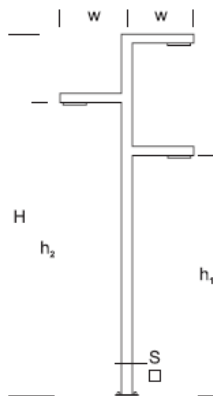

Street Lantern WAY S 6/2+1+1

OPTICS

„S”

„AS”

„ASW”

„ASP”

DETAILED DESCRIPTION

| INDEX | NAZWA NAME | WYMIARY / DIMENSIONS (cm) | | ŹRÓDŁO ŚWIATEŁA / SOURCE OF LIGHT | | | OPRAWA / FIXTURE | | | FUNDAMENT FOUNDATION |
|-----------------|----------------|----------------------------------|----------|-----------------------------------|-------|--------|------------------|-------|--------|----------------------|
| | | H/h ₁ /h ₂ | w/S | W | lm | lm / W | W | lm | lm / W | |
| 190-1111-621001 | WAY LU 6/2+1+1 | 600/590/490/390 | 80/10x10 | 96 | 14800 | 154 | 120 | 14000 | 117 | FBK-120/22 |

Data for: Ra > 80, 4000K, 700mA. Source of light and integrated control gear, replacement only by the manufacturer's service.

PRODUCT DESCRIPTION

Lantern made of an aluminum profiles, according to individual projects. LED modules with modeled characteristics mounted in the arm booms. The use of modules of different power at different heights and directions allows to achieve spectacular effects appropriate to the place and function.

HEIGHT: 6 m

TECHNICAL SPECIFICATIONS

| | |
|------------------------|--|
| Voltage | 230 V |
| Source power / fixture | Recommended: Integrated 120 W/14000 lm |
| Lifetime | 80.000 h LB 80/20 |
| Optics | S AS ASP ASW |
| Ambient temperature | -30 ÷ +45 |
| Light color | 4000 3000 * |
| Ingress Protection | IP66 |
| Protection class | I II * |
| CE | Yes |