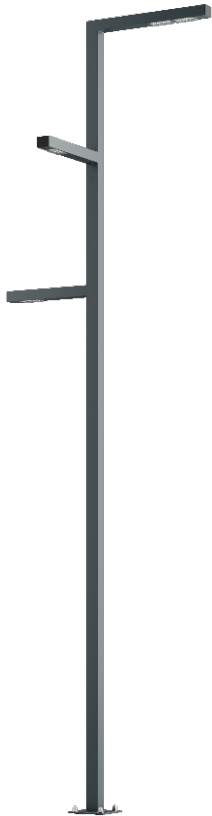

Street Lantern WAY S 6/2+1+1

OPTICS

„S”

„AS”

„ASW”

„ASP”

DETAILED DESCRIPTION

| INDEX | NAZWA NAME | WYMIARY / DIMENSIONS (cm) | | ŹRÓDŁO ŚWIATEŁA / SOURCE OF LIGHT | | | OPRAWA / FIXTURE | | | FUNDAMENT FOUNDATION |
|-----------------|----------------|----------------------------------|----------|-----------------------------------|-------|--------|------------------|-------|--------|----------------------|
| | | H/h ₁ /h ₂ | w/S | W | lm | lm / W | W | lm | lm / W | |
| 190-1111-621001 | WAY LU 6/2+1+1 | 600/590/490/390 | 80/10x10 | 96 | 14800 | 154 | 120 | 14000 | 117 | FBK-120/22 |

Data for: Ra > 80, 4000K, 700mA. Source of light and integrated control gear, replacement only by the manufacturer's service.

PRODUCT DESCRIPTION

Lantern made of an aluminum profiles, according to individual projects. LED modules with modeled characteristics mounted in the arm booms. The use of modules of different power at different heights and directions allows to achieve spectacular effects appropriate to the place and function.

* choice

MECHANICAL DATA

| | |
|----------------------|--|
| Foundation | FBK-120/22 |
| Column/body material | Aluminium |
| Lampshade | PMMA |
| Metal color | <div style="display: flex; align-items: center;"> <div style="width: 20px; height: 20px; background-color: #f0f0f0; margin-right: 5px;"></div> White 9003 </div> <div style="display: flex; align-items: center; margin-top: 5px;"> <div style="width: 20px; height: 20px; background-color: #808080; margin-right: 5px;"></div> Grey 7043 </div> <div style="display: flex; align-items: center; margin-top: 5px;"> <div style="width: 20px; height: 20px; background-color: #404040; margin-right: 5px;"></div> Graphite 7016 </div> <div style="display: flex; align-items: center; margin-top: 5px;"> <div style="width: 20px; height: 20px; background-color: #202020; margin-right: 5px;"></div> Black 9005 </div> |
| | RAL* |