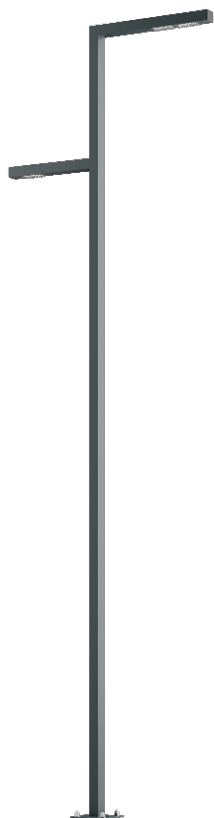

Street Lantern WAY S 6/2+1

OPTICS

„S”

„AS”

„ASW”

„ASP”

DETAILED DESCRIPTION

INDEX	NAZWA NAME	WYMIARY / DIMENSIONS (cm)		ŹRÓDŁO ŚWIATEŁA / SOURCE OF LIGHT			OPRAWA / FIXTURE			FUNDAMENT FOUNDATION
		H/h ₁ /h ₂	w/S	W	lm	lm / W	W	lm	lm / W	
190-1111-621001	WAY LU 6/2+1	600/590/490/-	80/10x10	72	12960	180	90	11010	123	FBK-120/22

Data for: Ra > 80, 4000K, 700mA. Source of light and integrated control gear, replacement only by the manufacturer's service.

PRODUCT DESCRIPTION

Lantern made of an aluminum profiles, according to individual projects. LED modules with modeled characteristics mounted in the arm booms. The use of modules of different power at different heights and directions allows to achieve spectacular effects appropriate to the place and function.

HEIGHT: 6 m

TECHNICAL SPECIFICATIONS

Voltage	230 V
Source power / fixture	Recommended: Integrated 90 W/11010 lm
Lifetime	80.000 h LB 80/20
Optics	S AS ASP ASW
Ambient temperature	-30 ÷ +45
Light color	4000 3000 *
Ingress Protection	IP66
Protection class	I II *
CE	Yes

* choice

MECHANICAL DATA

Foundation	FBK-120/22
Column/body material	Aluminium
Lampshade	PMMA
Metal color	<div style="display: flex; align-items: center;"> <div style="width: 20px; height: 20px; background-color: #f0f0f0; margin-right: 5px;"></div> White 9003 <div style="width: 20px; height: 20px; background-color: #808080; margin-right: 5px; margin-top: 5px;"></div> Grey 7043 <div style="width: 20px; height: 20px; background-color: #404040; margin-right: 5px; margin-top: 5px;"></div> Graphite 7016 <div style="width: 20px; height: 20px; background-color: #202020; margin-right: 5px; margin-top: 5px;"></div> Black 9005 <div style="margin-left: 10px; border: 1px solid black; padding: 2px;">RAL*</div> </div>