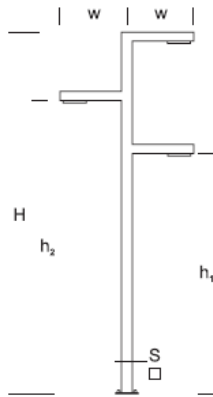

Street Lantern WAY S 6/2+1+1

OPTICS

„S”

„AS”

„ASW”

„ASP”

DETAILED DESCRIPTION

INDEX	NAZWA NAME	WYMIARY / DIMENSIONS (cm)		ŹRÓDŁO ŚWIATŁA / SOURCE OF LIGHT			OPRAWA / FIXTURE			FUNDAMENT FOUNDATION
		H/h ₁ /h ₂	w/S	W	lm	lm / W	W	lm	lm / W	
190-1111-621001	WAY LU 6/2+1+1	600/590/490/390	80/10x10	96	17280	180	120	14680	123	FBK-120/22

Data for: Ra > 80, 4000K, 700mA. Source of light and integrated control gear, replacement only by the manufacturer's service.

PRODUCT DESCRIPTION

Lantern made of an aluminum profiles, according to individual projects. LED modules with modeled characteristics mounted in the arm booms. The use of modules of different power at different heights and directions allows to achieve spectacular effects appropriate to the place and function.

HEIGHT: 6 m

TECHNICAL SPECIFICATIONS

Voltage	230 V
Source power / fixture	Recommended: Integrated 120 W/14680 lm
Lifetime	80.000 h LB 80/20
Optics	S AS ASP ASW
Ambient temperature	-30 ÷ +45
Light color	4000 3000 *
Ingress Protection	IP66
Protection class	I II *
CE	Yes