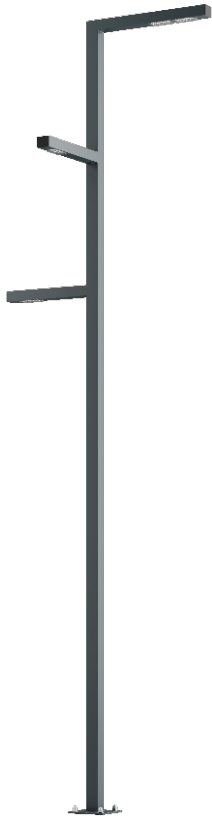

Street Lantern WAY S 6/2+1+1

OPTICS

„S”

„AS”

„ASW”

„ASP”

DETAILED DESCRIPTION

INDEX	NAZWA NAME	WYMIARY / DIMENSIONS (cm)		ŹRÓDŁO ŚWIATŁA / SOURCE OF LIGHT			OPRAWA / FIXTURE			FUNDAMENT FOUNDATION
		H/h ₁ /h ₂	w/S	W	lm	lm / W	W	lm	lm / W	
190-1111-621001	WAY LU 6/2+1+1	600/590/490/390	80/10x10	96	17280	180	120	14680	123	FBK-120/22

Data for: Ra > 80, 4000K, 700mA. Source of light and integrated control gear, replacement only by the manufacturer's service.

PRODUCT DESCRIPTION

Lantern made of an aluminum profiles, according to individual projects. LED modules with modeled characteristics mounted in the arm booms. The use of modules of different power at different heights and directions allows to achieve spectacular effects appropriate to the place and function.

HEIGHT: 6 m

TECHNICAL SPECIFICATIONS

Voltage	230 V
Source power / fixture	Recommended: Integrated 120 W/14680 lm
Lifetime	80.000 h LB 80/20
Optics	S AS ASP ASW
Ambient temperature	-30 ÷ +45
Light color	4000 3000 *
Ingress Protection	IP66
Protection class	I II *
CE	Yes

* choice

MECHANICAL DATA

Foundation	FBK-120/22
Column/body material	Aluminium
Lampshade	PMMA
Metal color	<div style="display: flex; align-items: center;"> <div style="width: 20px; height: 20px; background-color: #f0f0f0; margin-right: 5px;"></div> White 9003 <div style="width: 20px; height: 20px; background-color: #808080; margin-right: 5px; margin-top: 5px;"></div> Grey 7043 <div style="width: 20px; height: 20px; background-color: #404040; margin-right: 5px; margin-top: 5px;"></div> Graphite 7016 <div style="width: 20px; height: 20px; background-color: #202020; margin-right: 5px; margin-top: 5px;"></div> Black 9005 <div style="margin-left: 10px; border: 1px solid black; padding: 2px;">RAL*</div> </div>