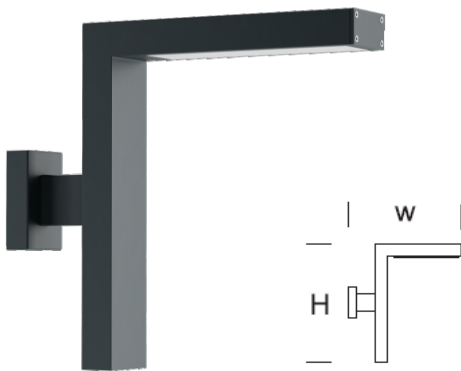

ELMARCO
GOOD FORM FOR LIGHTING

ELMARCO Technika Świetlna Sp. z o.o. Sp. K.
Ul. Krzemowa 7, 81-577 Gdynia,
tel. (58) 552 84 27

Sconce WAY M

OPTICS

„AS”

DETAILED DESCRIPTION

INDEX	NAZWA NAME	WYMIARY / DIMENSIONS (cm)		ŹRÓDŁO ŚWIATŁA / SOURCE OF LIGHT			OPRAWA / FIXTURE			FUNDAMENT FOUNDATION
		H/h₁/h₂	w/S	W	lm	lm / W	W	lm	lm / W	
173-00..-000035	WAY KM	40	45/8x4	8,5	1530	180	10	1150	115	-

Data for: Ra > 80, 4000K, 700mA. Source of light and integrated control gear, replacement only by the manufacturer's service.