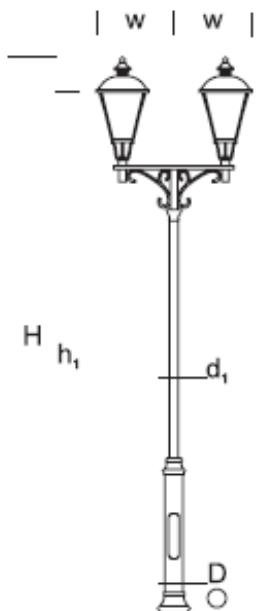

## Park Lantern GEDANUS 4/3

### OPTICS

„S”

„AS”

„ASW”

„ASP”

### DETAILED DESCRIPTION

INDEX	NAZWA NAME	WYMIARY / DIMENSIONS (cm)		ŹRÓDŁO ŚWIATEŁA / SOURCE OF LIGHT			OPRAWA / FIXTURE			FUNDAMENT FOUNDATION
		H/h <sub>1</sub>	w/S	W	lm	lm / W	W	lm	lm / W	
190-1111-430001	GEDANUS LP 4/3	425/400	130/12x12/7x7	94,5	14250	154	108	9720	90	FBO-80/14,5

### PRODUCT DESCRIPTION

Classic lantern made of an aluminum construction. Its column is formed by a square profile with décors on which a frame or a 2- or 3-lighting arm system with a decorative element is mounted. Suggested fixture: Gedania LED