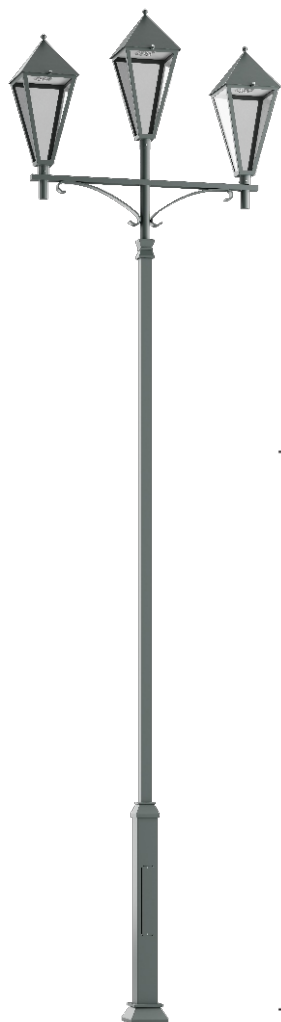

## Park Lantern GEDANUS 4/3

### DETAILED DESCRIPTION

INDEX	NAZWA NAME	WYMIARY / DIMENSIONS (cm)		ŹRÓDŁO ŚWIATEŁA / SOURCE OF LIGHT			OPRAWA / FIXTURE			FUNDAMENT FOUNDATION
		H/h <sub>1</sub>	w/S	W	lm	lm / W	W	lm	lm / W	
190-1111-430001	GEDANUS LP 4/3	425/400	130/12x12/7x7	94,5	14250	154	108	9720	90	FBO-80/14,5

### PRODUCT DESCRIPTION

Classic lantern made of an aluminum construction. Its column is formed by a square profile with décors on which a frame or a 2- or 3-lighting arm system with a decorative element is mounted. Suggested fixture: Gedania LED

### MECHANICAL DATA

Foundation	FBO-80/14,5
Column/body material	Aluminium
Lampshade	Polycarbonate
Metal color	