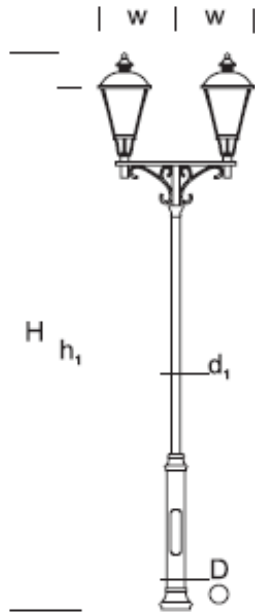

## Park Lantern GEDANUS 4/2

### OPTICS

„S”

„AS”

„ASW”

„ASP”

### DETAILED DESCRIPTION

INDEX	NAZWA NAME	WYMIARY / DIMENSIONS (cm)		ŹRÓDŁO ŚWIATEŁA / SOURCE OF LIGHT			OPRAWA / FIXTURE			FUNDAMENT FOUNDATION
		H/h <sub>1</sub>	w/S	W	lm	lm / W	W	lm	lm / W	
190-1111-420003	GEDANUS LP 4/2	425/400	110/12x12/7x7	63	9600	154	72	6440	90	FBO-80/14,5

### PRODUCT DESCRIPTION

Classic lantern made of an aluminum construction. Its column is formed by a square profile with décors on which a frame or a 2- or 3-lighting arm system with a decorative element is mounted. Suggested fixture: Gedania LED