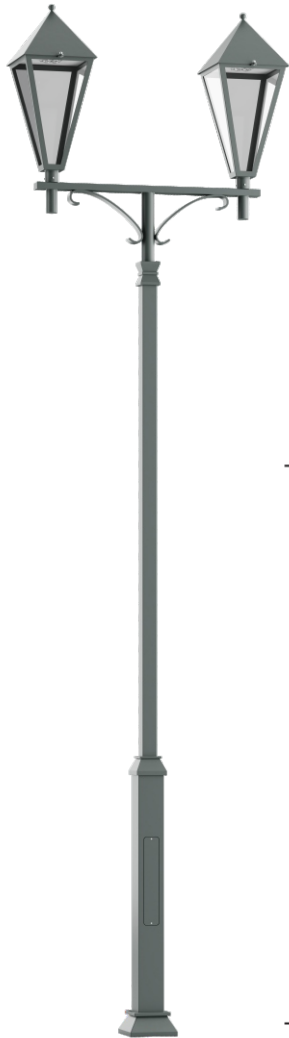

## Park Lantern GEDANUS 4/2

### DETAILED DESCRIPTION

INDEX	NAZWA NAME	WYMIARY / DIMENSIONS (cm)		ŹRÓDŁO ŚWIATEŁA / SOURCE OF LIGHT			OPRAWA / FIXTURE			FUNDAMENT FOUNDATION
		H/h <sub>1</sub>	w/S	W	lm	lm / W	W	lm	lm / W	
190-1111-420003	GEDANUS LP 4/2	425/400	110/12x12/7x7	63	9600	154	72	6440	90	FBO-80/14,5

### PRODUCT DESCRIPTION

Classic lantern made of an aluminum construction. Its column is formed by a square profile with décors on which a frame or a 2- or 3-lighting arm system with a decorative element is mounted. Suggested fixture: Gedania LED

### MECHANICAL DATA

Foundation	FBO-80/14,5
Column/body material	Aluminium
Lampshade	Polycarbonate
Metal color	