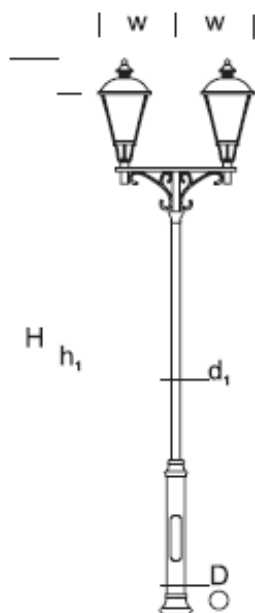

## Park Lantern GEDANUS PR 3,5

### OPTICS

„S”

„AS”

„ASW”

„ASP”

### DETAILED DESCRIPTION

INDEX	NAZWA NAME	WYMIARY / DIMENSIONS (cm)		ŹRÓDŁO ŚWIATEŁA / SOURCE OF LIGHT			OPRAWA / FIXTURE			FUNDAMENT FOUNDATION
		H/h <sub>1</sub>	w/S	W	lm	lm / W	W	lm	lm / W	
190-1111-351002	GEDANUS PR LP 3,5	375/350	-/12x12/7x7	31,5	4850	154	36	3240	90	FBO-80/14,5

### PRODUCT DESCRIPTION

Classic lantern made of an aluminum construction. Its column is formed by a square profile with décors on which a frame or a 2- or 3-lighting arm system with a decorative element is mounted. Suggested fixture: Gedania LED