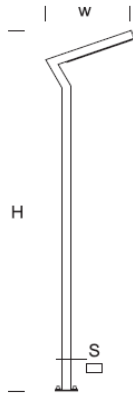

Garden Lamp ELEW 1,2

OPTICS

„AS”

DETAILED DESCRIPTION

INDEX	NAZWA NAME	WYMIARY / DIMENSIONS (cm)		ŹRÓDŁO ŚWIATŁA / SOURCE OF LIGHT			OPRAWA / FIXTURE			FUNDAMENT FOUNDATION
		H/h ₂	w/S	W	lm	lm / W	W	lm	lm / W	
172-00..-000086	ELEW LO 1,2	120/115/-	35/8x4	8,5	1530	180	10	1150	115	FBO-50/7,5

Data for: Ra > 80, 4000K, 700mA. Source of light and integrated control gear, replacement only by the manufacturer's service.

PRODUCT DESCRIPTION

Modern lantern made of rectangular aluminum profiles. Built into the boom is a rectangular SMD LED panel with asymmetrical characteristics as a light source. PMMA diffuser resistant to UV rays. Possibility to mount a 230 V IP 54 outlet.

HEIGHT: 1,2 m

TECHNICAL SPECIFICATIONS

Voltage	230 V
Source power / fixture	Recommended: Integrated 10 W/1150 lm
Lifetime	80.000 h LB 80/20
Optics	AS
Ambient temperature	-30 ÷ +45
Light color	4000 3000 *
Ingress Protection	IP66
Protection class	I II *
CE	Yes

* choice

MECHANICAL DATA

Foundation	FBO-50/7,5
Column/body material	Aluminium
Lampshade	PMMA
Metal color	<div style="display: flex; align-items: center;"> <div style="width: 20px; height: 20px; background-color: #f0f0f0; margin-right: 5px;"></div> White 9003 <div style="width: 20px; height: 20px; background-color: #808080; margin-right: 5px; margin-top: 5px;"></div> Grey 7043 <div style="width: 20px; height: 20px; background-color: #404040; margin-right: 5px; margin-top: 5px;"></div> Graphite 7016 <div style="width: 20px; height: 20px; background-color: #202020; margin-right: 5px; margin-top: 5px;"></div> Black 9005 <div style="margin-left: 10px; border: 1px solid black; padding: 2px;">RAL*</div> </div>