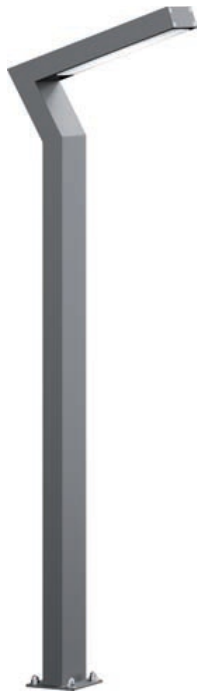

Garden Lamp ELEW 1,2

OPTICS

„AS”

DETAILED DESCRIPTION

INDEX	NAZWA NAME	WYMIARY / DIMENSIONS (cm)		ŹRÓDŁO ŚWIATŁA / SOURCE OF LIGHT			OPRAWA / FIXTURE			FUNDAMENT FOUNDATION
		H/h ₂	w/S	W	lm	lm / W	W	lm	lm / W	
172-00..-000086	ELEW LO 1,2	120/115/-	35/8x4	8,5	1530	180	10	1150	115	FBO-50/7,5

Data for: Ra > 80, 4000K, 700mA. Source of light and integrated control gear, replacement only by the manufacturer's service.

PRODUCT DESCRIPTION

Modern lantern made of rectangular aluminum profiles. Built into the boom is a rectangular SMD LED panel with asymmetrical characteristics as a light source. PMMA diffuser resistant to UV rays. Possibility to mount a 230 V IP 54 outlet.

HEIGHT: 1,2 m

TECHNICAL SPECIFICATIONS

Voltage	230 V
Source power / fixture	Recommended: Integrated 10 W/1150 lm
Lifetime	80.000 h LB 80/20
Optics	AS
Ambient temperature	-30 ÷ +45
Light color	4000 3000 *
Ingress Protection	IP66
Protection class	I II *
CE	Yes

* choice

MECHANICAL DATA

Foundation	FBO-50/7,5
Column/body material	Aluminium
Lampshade	PMMA
Metal color	<div style="display: flex; align-items: center;"> <div style="width: 20px; height: 20px; background-color: #f0f0f0; margin-right: 5px;"></div> White 9003 <div style="width: 20px; height: 20px; background-color: #808080; margin-right: 5px; margin-top: 5px;"></div> Grey 7043 <div style="width: 20px; height: 20px; background-color: #404040; margin-right: 5px; margin-top: 5px;"></div> Graphite 7016 <div style="width: 20px; height: 20px; background-color: #202020; margin-right: 5px; margin-top: 5px;"></div> Black 9005 <div style="margin-left: 10px; border: 1px solid black; padding: 2px;">RAL*</div> </div>