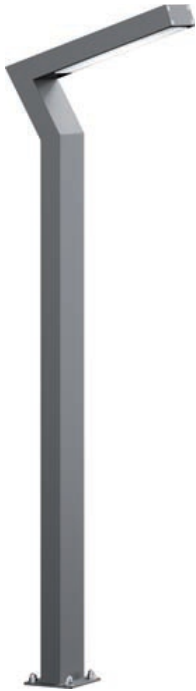

Garden Lamp ELEW 1,2

OPTICS

„AS”

DETAILED DESCRIPTION

INDEX	NAZWA NAME	WYMIARY / DIMENSIONS (cm)		ŹRÓDŁO ŚWIATŁA / SOURCE OF LIGHT			OPRAWA / FIXTURE			FUNDAMENT FOUNDATION
		H/h ₂	w/S	W	lm	lm / W	W	lm	lm / W	
172-00.-310010	BOLUX LO 1,2	120/115/-	35/8x4	8,5	1530	180	10	1150	115	FBO-50/7,5

Data for: Ra > 80, 4000K, 700mA. Source of light and integrated control gear, replacement only by the manufacturer's service.

PRODUCT DESCRIPTION

Modern lantern made of rectangular aluminum profiles. Built into the boom is a rectangular SMD LED panel with asymmetrical characteristics as a light source. PMMA diffuser resistant to UV rays. Possibility to mount a 230 V IP 54 outlet.

HEIGHT: 1,2 m

TECHNICAL SPECIFICATIONS

Voltage	230 V
Source power / fixture	Recommended: Integrated 10 W/1150 lm
Lifetime	80.000 h LB 80/20
Optics	AS
Ambient temperature	-30 ÷ +45
Light color	4000 3000 *
Ingress Protection	IP66
Protection class	I II *
CE	Yes

* choice

MECHANICAL DATA

Foundation	FBO-50/7,5
Column/body material	Aluminium
Lampshade	PMMA
Metal color	<div style="display: flex; align-items: center;"> <div style="width: 20px; height: 20px; background-color: #f0f0f0; margin-right: 5px;"></div> White 9003 <div style="width: 20px; height: 20px; background-color: #808080; margin-right: 5px; margin-top: 5px;"></div> Grey 7043 <div style="width: 20px; height: 20px; background-color: #404040; margin-right: 5px; margin-top: 5px;"></div> Graphite 7016 <div style="width: 20px; height: 20px; background-color: #202020; margin-right: 5px; margin-top: 5px;"></div> Black 9005 <div style="margin-left: 10px; border: 1px solid black; padding: 2px;">RAL*</div> </div>