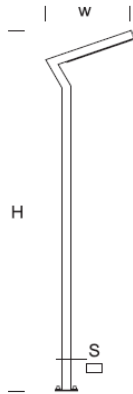

Garden Lamp ELEW 1,2

OPTICS

„AS”

DETAILED DESCRIPTION

INDEX	NAZWA NAME	WYMIARY / DIMENSIONS (cm)		ŹRÓDŁO ŚWIATŁA / SOURCE OF LIGHT			OPRAWA / FIXTURE			FUNDAMENT FOUNDATION
		H/h ₂	w/S	W	lm	lm / W	W	lm	lm / W	
172-00.-310010	BOLUX LO 1,2	120/115/-	35/8x4	8,5	1530	180	10	1150	115	FBO-50/7,5

Data for: Ra > 80, 4000K, 700mA. Source of light and integrated control gear, replacement only by the manufacturer's service.

PRODUCT DESCRIPTION

Modern lantern made of rectangular aluminum profiles. Built into the boom is a rectangular SMD LED panel with asymmetrical characteristics as a light source. PMMA diffuser resistant to UV rays. Possibility to mount a 230 V IP 54 outlet.

HEIGHT: 1,2 m

TECHNICAL SPECIFICATIONS

Voltage	230 V
Source power / fixture	Recommended: Integrated 10 W/1150 lm
Lifetime	80.000 h LB 80/20
Optics	AS
Ambient temperature	-30 ÷ +45
Light color	4000 3000 *
Ingress Protection	IP66
Protection class	I II *
CE	Yes

* choice

MECHANICAL DATA

Foundation	FBO-50/7,5
Column/body material	Aluminium
Lampshade	PMMA
Metal color	<div style="display: flex; align-items: center;"> <div style="width: 20px; height: 20px; background-color: #f0f0f0; margin-right: 5px;"></div> White 9003 <div style="width: 20px; height: 20px; background-color: #808080; margin-right: 5px; margin-top: 5px;"></div> Grey 7043 <div style="width: 20px; height: 20px; background-color: #404040; margin-right: 5px; margin-top: 5px;"></div> Graphite 7016 <div style="width: 20px; height: 20px; background-color: #202020; margin-right: 5px; margin-top: 5px;"></div> Black 9005 <div style="margin-left: 10px; border: 1px solid black; padding: 2px;">RAL*</div> </div>