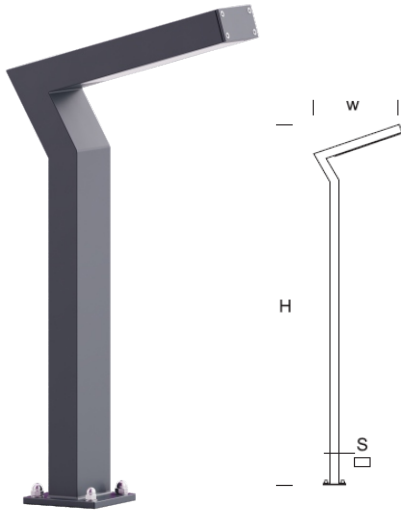

ELMARCO
GOOD FORM FOR LIGHTING

ELMARCO Technika Świetlna Sp. z o.o. Sp. K.
Ul. Krzemowa 7, 81-577 Gdynia,
tel. (58) 552 84 27

Garden Lamp ELEW 0,6

OPTICS

„AS”

DETAILED DESCRIPTION

INDEX	NAZWA NAME	WYMIARY / DIMENSIONS (cm)		ŹRÓDŁO ŚWIATEŁA / SOURCE OF LIGHT			OPRAWA / FIXTURE			FUNDAMENT FOUNDATION
		H/h ₂	w/S	W	lm	lm / W	W	lm	lm / W	
172-00.-000192	ELEW LO 0,6	60/55/-	35/8x4	8,5	1530	180	10	1150	115	FBO-35/7,5

Data for: Ra > 80, 4000K, 700mA. Source of light and integrated control gear, replacement only by the manufacturer's service.

PRODUCT DESCRIPTION

Modern lantern made of rectangular aluminum profiles. Built into the boom is a rectangular SMD LED panel with asymmetrical characteristics as a light source. PMMA diffuser resistant to UV rays. Possibility to mount a 230 V IP 54 outlet.

HEIGHT: 0,6 m

TECHNICAL SPECIFICATIONS

Voltage	230 V
Source power / fixture	Recommended: Integrated 10 W/1150 lm
Lifetime	80.000 h LB 80/20
Optics	AS
Ambient temperature	-30 ÷ +45
Light color	4000 3000 *
Ingress Protection	IP66
Protection class	I II *
CE	Yes

* choice

MECHANICAL DATA

Foundation	FBO-35/7,5
Column/body material	Aluminium
Lampshade	PMMA
Metal color	<div style="display: flex; align-items: center;"> <div style="width: 20px; height: 20px; background-color: #f0f0f0; margin-right: 5px;"></div> White 9003 <div style="width: 20px; height: 20px; background-color: #808080; margin-right: 5px; margin-top: 5px;"></div> Grey 7043 <div style="width: 20px; height: 20px; background-color: #404040; margin-right: 5px; margin-top: 5px;"></div> Graphite 7016 <div style="width: 20px; height: 20px; background-color: #202020; margin-right: 5px; margin-top: 5px;"></div> Black 9005 <div style="border: 1px solid black; padding: 2px; margin-top: 5px; margin-left: 10px;">RAL*</div> </div>