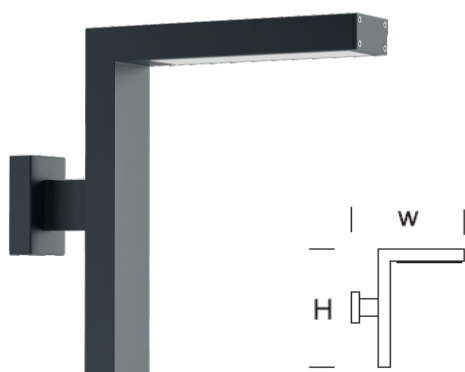

ELMARCO
GOOD FORM FOR LIGHTING

ELMARCO Technika Świetlna Sp. z o.o. Sp. K.
Ul. Krzemowa 7, 81-577 Gdynia,
tel. (58) 552 84 27

Sconce WAY M

OPTICS

„AS”

DETAILED DESCRIPTION

INDEX	NAZWA NAME	WYMIARY / DIMENSIONS (cm)		ŹRÓDŁO ŚWIATŁA / SOURCE OF LIGHT			OPRAWA / FIXTURE			FUNDAMENT FOUNDATION
		H/h ₁ /h ₂	w/S	W	lm	lm / W	W	lm	lm / W	
173-00.-000035	WAY KM	40	45/8x4	8,5	1400	160	10	860	86	-

Data for: Ra > 80, 4000K, 700mA. Source of light and integrated control gear, replacement only by the manufacturer's service.

PRODUCT DESCRIPTION

Modern garden lamp constructed of rectangular aluminum profiles. Rectangular SMD LED panel with asymmetrical characteristics built into the boom as a light source. The lampshade made of PMMA resistant to UV rays.

* choice

MECHANICAL DATA

Foundation	-
Column/body material	Aluminium
Lampshade	PMMA
Metal color	<div style="display: flex; align-items: center;"> <div style="width: 20px; height: 20px; background-color: #f0f0f0; margin-right: 5px;"></div> White 9003 </div> <div style="display: flex; align-items: center; margin-top: 5px;"> <div style="width: 20px; height: 20px; background-color: #808080; margin-right: 5px;"></div> Grey 7043 </div> <div style="display: flex; align-items: center; margin-top: 5px;"> <div style="width: 20px; height: 20px; background-color: #404040; margin-right: 5px;"></div> Graphite 7016 </div> <div style="display: flex; align-items: center; margin-top: 5px;"> <div style="width: 20px; height: 20px; background-color: #202020; margin-right: 5px;"></div> Black 9005 </div>
	RAL*