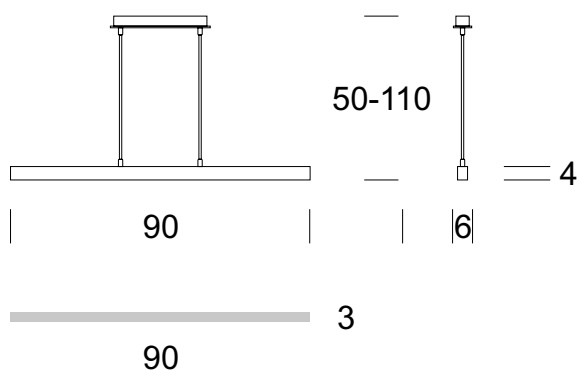

## PENDANT LAMP KRESKA D 90

### PRODUCT DESCRIPTION

KRESKA is a modern cover with the geometrical shape, carried out from wood in rectangular profiles in colour natural. LED source is in the set.

### TECHNICAL DATA

|                         |                                  |
|-------------------------|----------------------------------|
| Number of light sources | 1                                |
| Voltage                 | 230 V                            |
| Source of light         | Recommended: 1x 24 W LED (incl.) |
| Optics                  | <b>S</b>                         |
| Light color             | -                                |
| Protection class        | <b>I</b>                         |
| Degree of protection    | IP20                             |
| CE $\nabla$ $\oplus$    | Yes                              |
| Mounting                | -                                |