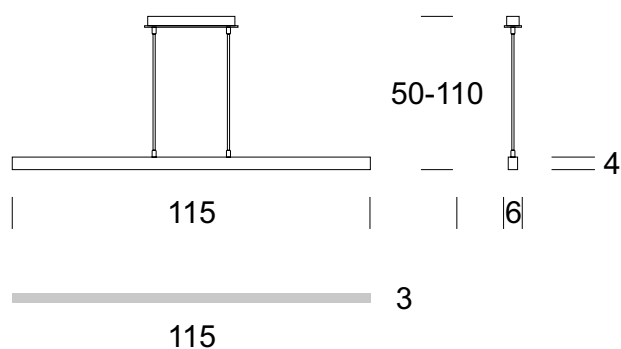

PENDANT LAMP KRESKA D 115

PRODUCT DESCRIPTION

KRESKA is a modern cover with the geometrical shape, carried out from wood in rectangular profiles in colour natural. LED source is in the set.

TECHNICAL DATA

Number of light sources	1
Voltage	230 V
Source of light	Recommended: 1x 27 W LED (incl.)
Optics	S
Light color	-
Protection class	I
Degree of protection	IP20
CE ∇ \oplus	Yes
Mounting	-

MATERIAL - FINISH - VARIANTS