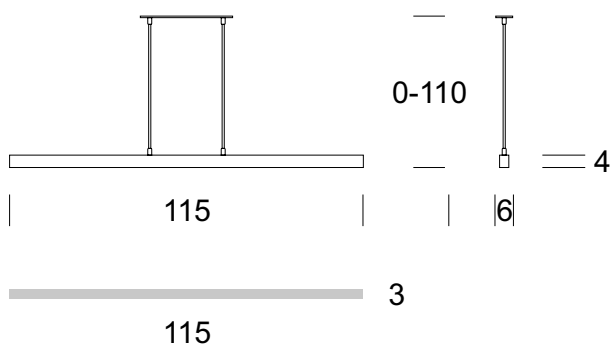

ELMARCO
GOOD FORM FOR LIGHTING

ELMARCO Technika Świetlna Sp. z o.o. Sp. K.
Ul. Krzemowa 7, 81-577 Gdynia,
tel. (58) 552 84 27

PENDANT LAMP KRESKA D WP 115

Luminaire data

Recommended light sources

PRODUCT DESCRIPTION

KRESKA is a modern cover with the geometrical shape, carried out from wood in rectangular profiles in colour natural. LED source is in the set.

TECHNICAL DATA

Number of light sources	1
Voltage	230 V
Source of light	Recommended: 1x 27 W LED (incl.)
Optics	S
Light color	-
Protection class	I
Degree of protection	IP20
CE	Yes
Mounting	-

MATERIAL - FINISH - VARIANTS

Body material	Wood
Wood colour	Natural

Switching on	Switch in the wall

LOGISTICS

Packaging	a collective carton according to order individual carton
Weight	max. 1 kg