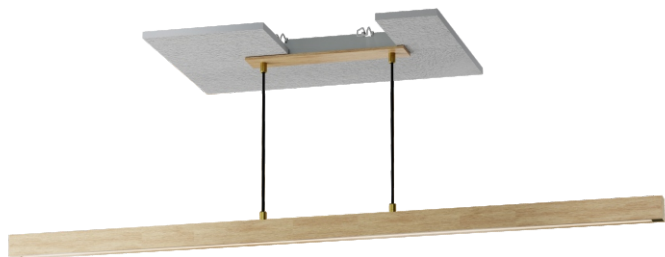

ELMARCO
GOOD FORM FOR LIGHTING

ELMARCO Technika Świetlna Sp. z o.o. Sp. K.
Ul. Krzemowa 7, 81-577 Gdynia,
tel. (58) 552 84 27

PENDANT LAMP KRESKA D WP 115

Luminaire data

Recommended light sources

PRODUCT DESCRIPTION

KRESKA is a modern cover with the geometrical shape, carried out from wood in rectangular profiles in colour natural. LED source is in the set.

TECHNICAL DATA

Number of light sources	1
Voltage	230 V
Source of light	Recommended: 1x 27 W LED (incl.)
Optics	S
Light color	-
Protection class	I
Degree of protection	IP20
CE   	Yes
Mounting	-

MATERIAL - FINISH - VARIANTS

Body material	Wood
Wood colour	 Natural

Switching on	Switch in the wall
--------------	--------------------

LOGISTICS

Packaging	a collective carton according to order individual carton
Weight	max. 1 kg