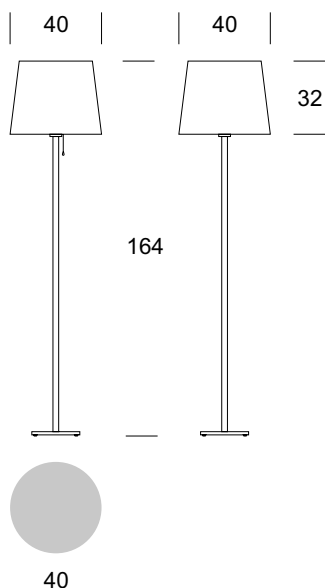

LAMPA PODŁOGOWA HAVANA

PRODUCT DESCRIPTION

Series of HAVANA are elegant covers which are finding application in modern hotel and residential interiors. Cover made of metal in colour of chromium with the lampshade from the fabric in colour the white or the foil coated with aluminium.

TECHNICAL DATA

Number of light sources	1
Voltage	230 V
Source of light	Recommended: 1x E-27
Optics	S
Light color	-
Protection class	I
Degree of protection	IP20
CE	Yes
Mounting	-

MATERIAL - FINISH - VARIANTS

Body material	Metal
Metal colour	Inox Chrome
Lampshade material	Tkanina syntetyczna / PCV
	Ecrú Grey White
Switching on	On cable

LOGISTICS

Packaging	a collective carton according to order individual carton
Weight	max. 7 kg