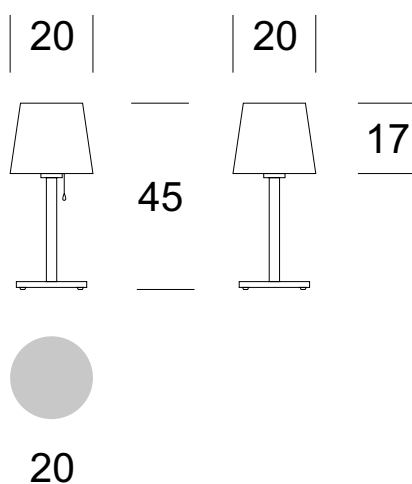

NIGHT LAMP HAVANA

PRODUCT DESCRIPTION

Series of HAVANA are elegant covers which are finding application in modern hotel and residential interiors. Cover made of metal in colour of chromium with the lampshade from the fabric in colour the white or the foil coated with aluminium.

TECHNICAL DATA

Number of light sources	1
Voltage	230 V
Source of light	Recommended: 1x E-27
Optics	S
Light color	-
Protection class	I
Degree of protection	IP20
CE	Yes
Mounting	-

MATERIAL - FINISH - VARIANTS

Body material	Metal
Metal colour	Inox Chrome
Lampshade material	Tkanina syntetyczna / PCV
	Ecru Grey White
Switching on	On cable

LOGISTICS

Packaging	a collective carton according to order individual carton
Weight	max. 2,5 kg