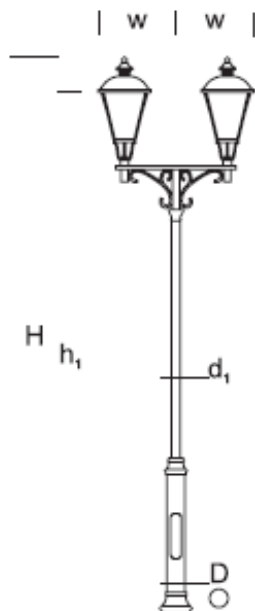

Park Lantern GEDANUS PR 3,5

OPTICS

„S”

„AS”

„ASW”

„ASP”

DETAILED DESCRIPTION

INDEX	NAZWA NAME	WYMIARY / DIMENSIONS (cm)		ŹRÓDŁO ŚWIATEŁA / SOURCE OF LIGHT			OPRAWA / FIXTURE			FUNDAMENT FOUNDATION
		H/h ₁	w/S	W	lm	lm / W	W	lm	lm / W	
190-1111-351002	GEDANUS PR LP 3,5	375/350	-/12x12/7x7	31,5	4850	154	36	3240	90	FBO-80/14,5

Data for: Ra > 80, 4000K, 700mA. Source of light and integrated control gear, replacement only by the manufacturer's service.

PRODUCT DESCRIPTION

Classic lantern made of an aluminum construction. Its column is formed by a square profile with décors on which a frame or a 2- or 3-lighting arm system with a decorative element is mounted. Suggested fixture: Gedania LED

HEIGHT: 3,5 m

TECHNICAL SPECIFICATIONS

Voltage	230 V
Source power / fixture	Recommended: Integrated 31,5 W/ 36 W
Lifetime	70.000 h LB 80/20
Optics	S AS ASP ASW
Ambient temperature	-30 ÷ +45
Light color	4000 3000 *
Ingress Protection	IP65
Protection class	I II *
CE	Yes

* choice

MECHANICAL DATA

Foundation	FBO-80/14,5
Column/body material	Aluminium
Lampshade	Polycarbonate
Metal color	

ON ORDER

** on special order