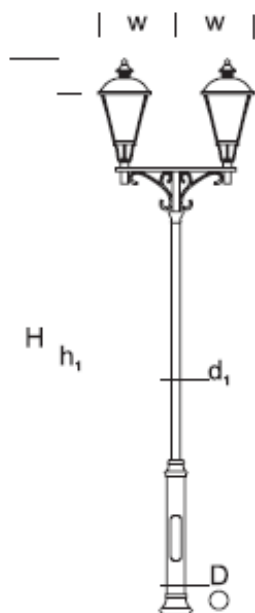

Park Lantern GEDANUS 4/3

OPTICS

„S”

„AS”

„ASW”

„ASP”

DETAILED DESCRIPTION

INDEX	NAZWA NAME	WYMIARY / DIMENSIONS (cm)		ŹRÓDŁO ŚWIATEŁA / SOURCE OF LIGHT			OPRAWA / FIXTURE			FUNDAMENT FOUNDATION
		H/h ₁	w/S	W	lm	lm / W	W	lm	lm / W	
190-1111-430001	GEDANUS LP 4/3	425/400	130/12x12/7x7	94,5	14250	154	108	9720	90	FBO-80/14,5

Data for: Ra > 80, 4000K, 700mA. Source of light and integrated control gear, replacement only by the manufacturer's service.

PRODUCT DESCRIPTION

Classic lantern made of an aluminum construction. Its column is formed by a square profile with décors on which a frame or a 2- or 3-lighting arm system with a decorative element is mounted. Suggested fixture: Gedania LED

HEIGHT: 4 m

TECHNICAL SPECIFICATIONS

Voltage	230 V
Source power / fixture	Recommended: Integrated 94,5 W/ 108 W
Lifetime	70.000 h LB 80/20
Optics	S AS ASP ASW
Ambient temperature	-30 ÷ +45
Light color	4000 3000 *
Ingress Protection	IP65
Protection class	I II *
CE	Yes

* choice

MECHANICAL DATA

Foundation	FBO-80/14,5
Column/body material	Aluminium
Lampshade	Polycarbonate
Metal color	

ON ORDER

** on special order