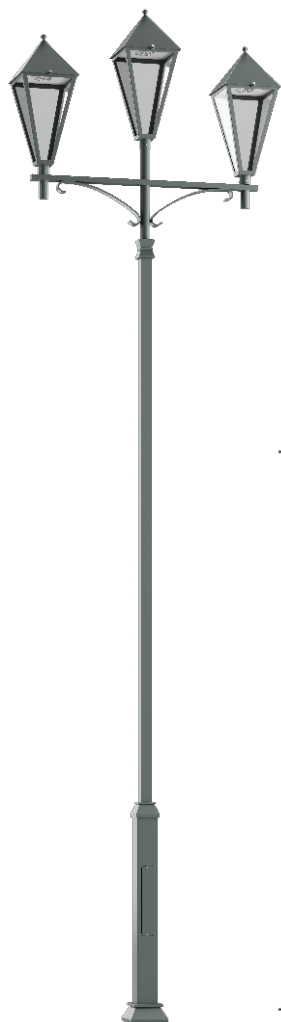

Park Lantern GEDANUS 4/3

OPTICS

„S”

„AS”

„ASW”

„ASP”

DETAILED DESCRIPTION

INDEX	NAZWA NAME	WYMIARY / DIMENSIONS (cm)		ŹRÓDŁO ŚWIATEŁA / SOURCE OF LIGHT			OPRAWA / FIXTURE			FUNDAMENT FOUNDATION
		H/h ₁	w/S	W	lm	lm / W	W	lm	lm / W	
190-1111-430001	GEDANUS LP 4/3	425/400	130/12x12/7x7	94,5	14250	154	108	9720	90	FBO-80/14,5

Data for: Ra > 80, 4000K, 700mA. Source of light and integrated control gear, replacement only by the manufacturer's service.

PRODUCT DESCRIPTION

Classic lantern made of an aluminum construction. Its column is formed by a square profile with décors on which a frame or a 2- or 3-lighting arm system with a decorative element is mounted. Suggested fixture: Gedania LED

HEIGHT: 4 m

TECHNICAL SPECIFICATIONS

Voltage	230 V
Source power / fixture	Recommended: Integrated 94,5 W/ 108 W
Lifetime	70.000 h LB 80/20
Optics	S AS ASP ASW
Ambient temperature	-30 ÷ +45
Light color	4000 3000 *
Ingress Protection	IP65
Protection class	I II *
CE	Yes

* choice

MECHANICAL DATA

Foundation	FBO-80/14,5
Column/body material	Aluminium
Lampshade	Polycarbonate
Metal color	

ON ORDER

** on special order