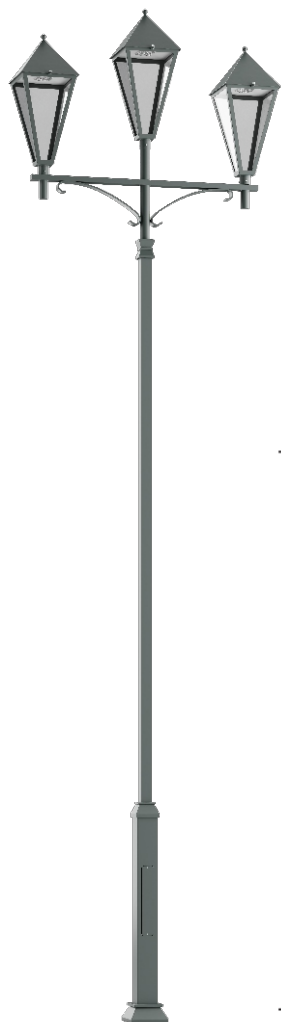

Park Lantern GEDANUS 3,5/3

OPTICS

„S”

„AS”

„ASW”

„ASP”

DETAILED DESCRIPTION

INDEX	NAZWA NAME	WYMIARY / DIMENSIONS (cm)		ŹRÓDŁO ŚWIATEŁA / SOURCE OF LIGHT			OPRAWA / FIXTURE			FUNDAMENT FOUNDATION
		H/h ₁	w/S	W	lm	lm / W	W	lm	lm / W	
190-1111-320002	GEDANUS LP 3,5/2	375/350	130/12x12/7x7	94,5	9600	154	108	9720	90	FBO-80/14,5

Data for: Ra > 80, 4000K, 700mA. Source of light and integrated control gear, replacement only by the manufacturer's service.

PRODUCT DESCRIPTION

Classic lantern made of an aluminum construction. Its column is formed by a square profile with décors on which a frame or a 2- or 3-lighting arm system with a decorative element is mounted. Suggested fixture: Gedania LED

HEIGHT: 3,5 m

TECHNICAL SPECIFICATIONS

Voltage	230 V
Source power / fixture	Recommended: Integrated 94,5 W/ 108 W
Lifetime	70.000 h LB 80/20
Optics	S AS ASP ASW
Ambient temperature	-30 ÷ +45
Light color	4000 3000 *
Ingress Protection	IP65
Protection class	I II *
CE	Yes

* choice

MECHANICAL DATA

Foundation	FBO-80/14,5
Column/body material	Aluminium
Lampshade	Polycarbonate
Metal color	

ON ORDER

** on special order