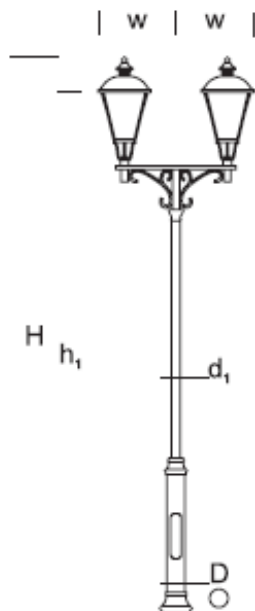

Park Lantern GEDANUS 3,5/3

OPTICS

„S”

„AS”

„ASW”

„ASP”

DETAILED DESCRIPTION

INDEX	NAZWA NAME	WYMIARY / DIMENSIONS (cm)		ŹRÓDŁO ŚWIATEŁA / SOURCE OF LIGHT			OPRAWA / FIXTURE			FUNDAMENT FOUNDATION
		H/h ₁	w/S	W	lm	lm / W	W	lm	lm / W	
190-1111-320002	GEDANUS LP 3,5/2	375/350	130/12x12/7x7	94,5	9600	154	108	9720	90	FBO-80/14,5

Data for: Ra > 80, 4000K, 700mA. Source of light and integrated control gear, replacement only by the manufacturer's service.

PRODUCT DESCRIPTION

Classic lantern made of an aluminum construction. Its column is formed by a square profile with décors on which a frame or a 2- or 3-lighting arm system with a decorative element is mounted. Suggested fixture: Gedania LED

HEIGHT: 3,5 m

TECHNICAL SPECIFICATIONS

Voltage	230 V
Source power / fixture	Recommended: Integrated 94,5 W/ 108 W
Lifetime	70.000 h LB 80/20
Optics	S AS ASP ASW
Ambient temperature	-30 ÷ +45
Light color	4000 3000 *
Ingress Protection	IP65
Protection class	I II *
CE	Yes

* choice

MECHANICAL DATA

Foundation	FBO-80/14,5
Column/body material	Aluminium
Lampshade	Polycarbonate
Metal color	

ON ORDER

** on special order