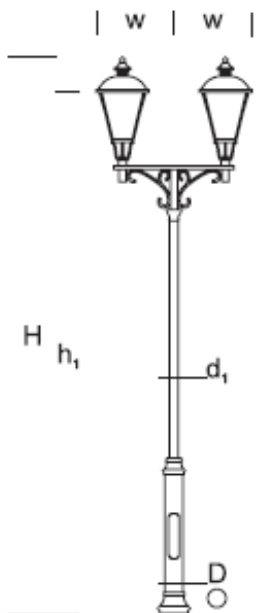

## Park Lantern GEDANUS 3,5/2

### OPTICS

„S”

„AS”

„ASW”

„ASP”

### DETAILED DESCRIPTION

INDEX	NAZWA NAME	WYMIARY / DIMENSIONS (cm)		ŹRÓDŁO ŚWIATEŁA / SOURCE OF LIGHT			OPRAWA / FIXTURE			FUNDAMENT FOUNDATION
		H/h <sub>1</sub>	w/S	W	lm	lm / W	W	lm	lm / W	
190-1111-352002	GEDANUS LP 3,5/2	375/350	110/12x12/7x7	63	9600	154	72	6440	90	FBO-80/14,5

### PRODUCT DESCRIPTION

Classic lantern made of an aluminum construction. Its column is formed by a square profile with décors on which a frame or a 2- or 3-lighting arm system with a decorative element is mounted. Suggested fixture: Gedania LED