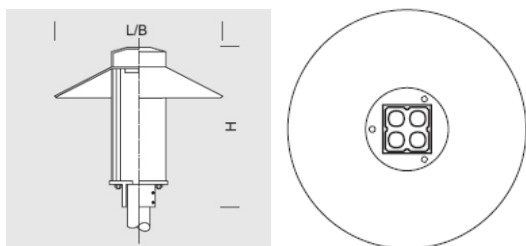

ELMARCO
GOOD FORM FOR LIGHTING

ELMARCO Technika Świetlna Sp. z o.o. Sp. K.
Ul. Krzemowa 7, 81-577 Gdynia,
tel. (58) 552 84 27

Fixture GAMMA LED 36 S

OPTICS

„S”

DETAILED DESCRIPTION

INDEX	NAZWA	WYMIARY [cm]	ŹRÓDŁO ŚWIATŁA			OPRAWA			WIATR	MASA
		L/B/H	W	lm	lm / W	W	lm	lm / W	m²	kg
195-1111-000068	GAMMA LED 36 S	56/56/65	32	4900	154	36	3550	98,5	0,10	4,5

Data for: Ra > 80, 4000K, 700mA. Source of light and integrated control gear, replacement only by the manufacturer's service.