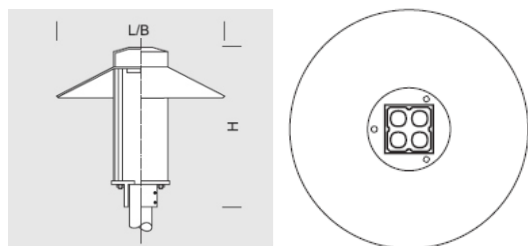

Fixture GAMMA LED 36 AS

OPTICS

„AS”

DETAILED DESCRIPTION

INDEX	NAZWA	WYMIARY [cm]	ŹRÓDŁO ŚWIATŁA			OPRAWA			WIATR	MASA
		L/B/H	W	lm	lm / W	W	lm	lm / W	m ²	kg
195-1111-000069	GAMMA LED 36 AS	56/56/65	32	4900	154	36	3550	98,5	0,10	4,5

Data for: Ra > 80, 4000K, 700mA. Source of light and integrated control gear, replacement only by the manufacturer's service.

PRODUCT DESCRIPTION

Modern fixture with a universal form, adapted to be mounted on a post at a height of 4-5 m. Body made of die-cast aluminum forms the grounds for a UV-resistant PMMA lamp-shade and its canopy, which is also a reflector. Energy-saving IP 65 LED module with a variety of light distributions. The whole is fastened together by an assembly frame. Lamp-shade made of transparent, UV-resistant PMMA or PC - on request.