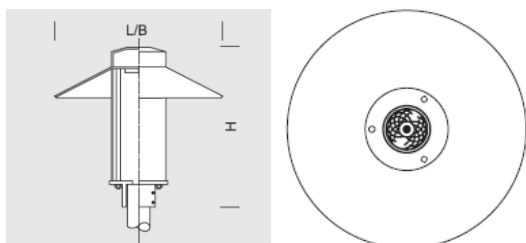

ELMARCO
GOOD FORM FOR LIGHTING

ELMARCO Technika Świetlna Sp. z o.o. Sp. K.
Ul. Krzemowa 7, 81-577 Gdynia,
tel. (58) 552 84 27

Fixture GAMMA LED 26 COB

OPTICS

„S”

DETAILED DESCRIPTION

INDEX	NAZWA	WYMIARY [cm]	ŹRÓDŁO ŚWIATŁA			OPRAWA			WIATR	MASA
		L/B/H	W	lm	lm / W	W	lm	lm / W	m ²	kg
195-1111-000070	GAMMA LED 26 COB	56/56/65	23,5	4060	173	26	3300	126	0,10	4,5

Data for: Ra > 80, 4000K, 700mA. Source of light and integrated control gear, replacement only by the manufacturer's service.

PRODUCT DESCRIPTION

Modern fixture with a universal form, adapted to be mounted on a post at a height of 4-5 m. Body made of die-cast aluminum forms the grounds for a UV-resistant PMMA lamp-shade and its canopy, which is also a reflector. Energy-saving IP 65 LED module with a variety of light distributions. The whole is fastened together by an assembly frame. Lamp-shade made of transparent, UV-resistant PMMA or PC - on request.