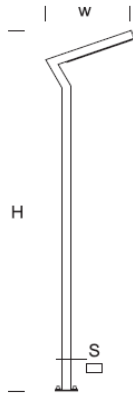

Garden Lamp ELEW 1,2

OPTICS

„AS”

DETAILED DESCRIPTION

INDEX	NAZWA NAME	WYMIARY / DIMENSIONS (cm)		ŹRÓDŁO ŚWIATEŁA / SOURCE OF LIGHT			OPRAWA / FIXTURE			FUNDAMENT FOUNDATION
		H/h ₂	w/S	W	lm	lm / W	W	lm	lm / W	
172-00.-310010	BOLUX LO 1,2	120/115/-	35/8x4	8,5	1400	160	10	860	86	FBO-50/7,5

Data for: Ra > 80, 4000K, 700mA. Source of light and integrated control gear, replacement only by the manufacturer's service.

PRODUCT DESCRIPTION

Modern lantern made of rectangular aluminum profiles. Built into the boom is a rectangular SMD LED panel with asymmetrical characteristics as a light source. PMMA diffuser resistant to UV rays. Possibility to mount a 230 V IP 54 outlet.

HEIGHT: 1,2 m

TECHNICAL SPECIFICATIONS

Voltage	230 V
Source power / fixture	Recommended: Integrated 10 W/860 lm
Lifetime	70.000 h LB 80/20
Optics	AS
Ambient temperature	-30 ÷ +45
Light color	4000 3000 *
Ingress Protection	IP65
Protection class	I II *
CE	Yes

* choice

MECHANICAL DATA

Foundation	FBO-50/7,5
Column/body material	Aluminium
Lampshade	PMMA
Metal color	<div style="display: flex; align-items: center;"> <div style="width: 20px; height: 20px; background-color: #f0f0f0; margin-right: 5px;"></div> White 9003 </div> <div style="display: flex; align-items: center; margin-top: 5px;"> <div style="width: 20px; height: 20px; background-color: #808080; margin-right: 5px;"></div> Grey 7043 </div> <div style="display: flex; align-items: center; margin-top: 5px;"> <div style="width: 20px; height: 20px; background-color: #404040; margin-right: 5px;"></div> Graphite 7016 </div> <div style="display: flex; align-items: center; margin-top: 5px;"> <div style="width: 20px; height: 20px; background-color: #202020; margin-right: 5px;"></div> Black 9005 </div>