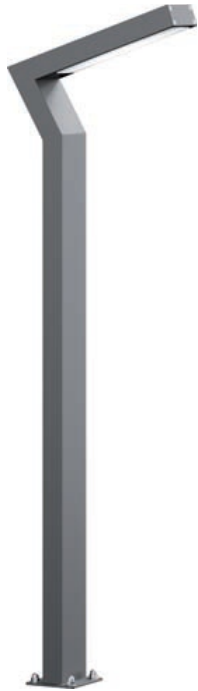

Garden Lamp ELEW 1,2

OPTICS

„AS”

DETAILED DESCRIPTION

INDEX	NAZWA NAME	WYMIARY / DIMENSIONS (cm)		ŹRÓDŁO ŚWIATEŁA / SOURCE OF LIGHT			OPRAWA / FIXTURE			FUNDAMENT FOUNDATION
		H/h ₂	w/S	W	lm	lm / W	W	lm	lm / W	
172-00.-310010	BOLUX LO 1,2	120/115/-	35/8x4	8,5	1400	160	10	860	86	FBO-50/7,5

Data for: Ra > 80, 4000K, 700mA. Source of light and integrated control gear, replacement only by the manufacturer's service.

PRODUCT DESCRIPTION

Modern lantern made of rectangular aluminum profiles. Built into the boom is a rectangular SMD LED panel with asymmetrical characteristics as a light source. PMMA diffuser resistant to UV rays. Possibility to mount a 230 V IP 54 outlet.

HEIGHT: 1,2 m

TECHNICAL SPECIFICATIONS

Voltage	230 V
Source power / fixture	Recommended: Integrated 10 W/860 lm
Lifetime	70.000 h LB 80/20
Optics	AS
Ambient temperature	-30 ÷ +45
Light color	4000 3000 *
Ingress Protection	IP65
Protection class	I II *
CE	Yes

* choice

MECHANICAL DATA

Foundation	FBO-50/7,5
Column/body material	Aluminium
Lampshade	PMMA
Metal color	<div style="display: flex; align-items: center;"> <div style="width: 20px; height: 20px; background-color: #f0f0f0; margin-right: 5px;"></div> White 9003 </div> <div style="display: flex; align-items: center; margin-top: 5px;"> <div style="width: 20px; height: 20px; background-color: #808080; margin-right: 5px;"></div> Grey 7043 </div> <div style="display: flex; align-items: center; margin-top: 5px;"> <div style="width: 20px; height: 20px; background-color: #404040; margin-right: 5px;"></div> Graphite 7016 </div> <div style="display: flex; align-items: center; margin-top: 5px;"> <div style="width: 20px; height: 20px; background-color: #202020; margin-right: 5px;"></div> Black 9005 </div>