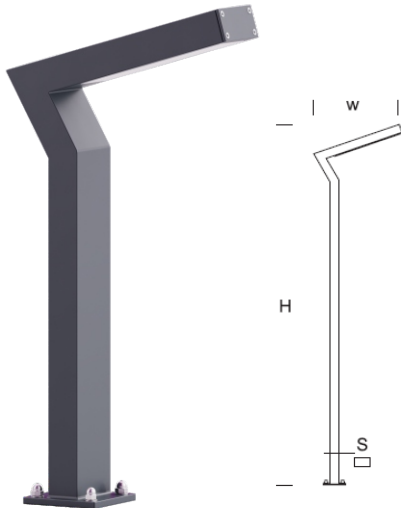

## Garden Lamp ELEW 0,6

### DETAILED DESCRIPTION

INDEX	NAZWA NAME	WYMIARY / DIMENSIONS (cm)		ŹRÓDŁO ŚWIATEŁA / SOURCE OF LIGHT			OPRAWA / FIXTURE			FUNDAMENT FOUNDATION
		H/h <sub>1</sub> /h <sub>2</sub>	w/S	W	lm	lm / W	W	lm	lm / W	
172-00.-000192	ELEW LO 0,6	60/55/-	35/8x4	8,5	1400	160	10	860	86	FBO-35/7,5

### PRODUCT DESCRIPTION

Modern lantern made of rectangular aluminum profiles. Built into the boom is a rectangular SMD LED panel with asymmetrical characteristics as a light source. PMMA diffuser resistant to UV rays. Possibility to mount a 230 V IP 54 outlet.

HEIGHT: 0,6 m