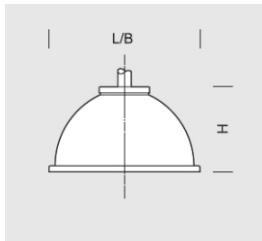

Fixture DECO BIS 32

OPTICS

„S”

„AS”

„ASW”

„ASP”

DETAILED DESCRIPTION

INDEX	NAZWA NAME	DIMENSIONS [cm]	SOURCE OF LIGHT			FIXTURE			WIND	WEIGHT
		L/B/H	W	lm	lm / W	W	lm	lm / W	m ²	kg
195-1111-00039	DECO BIS 32	50/50/30	32	4900	154	36	4200	117	0,10	5

Data for: Ra > 80, 4000K, 700mA. Source of light and integrated control gear, replacement only by the manufacturer's service.

PRODUCT DESCRIPTION

Universal luminaire in the shape of a hemisphere for mounting on arms at a height of 5-7 m. The aluminum body is a sealed fixture chamber enclosed by a mounting plate, to which sealed LED modules with lenses of selected optics are attached from below. The body is attached to the extension arm by a pin with a flat rosette. In the Deco Bis version, the glass is not present.