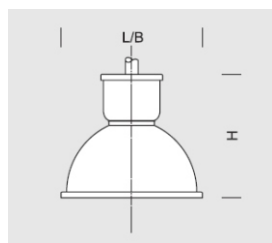

Fixture DECO 32 M

OPTICS

„S”

„AS”

„ASW”

„ASP”

DETAILED DESCRIPTION

INDEX	NAZWA NAME	DIMENSIONS [cm]	SOURCE OF LIGHT			FIXTURE			WIND	WEIGHT
		L/B/H	W	lm	lm / W	W	lm	lm / W	m ²	kg
195-1111-000035	DECO 32 M	50/50/45	32	4865	154	39	3600	92	0,12	6

Data for: Ra > 80, 4000K, 700mA. Source of light and integrated control gear, replacement only by the manufacturer's service.

PRODUCT DESCRIPTION

Classic arm mount luminaire, fi-60 mm at a height of 5-8 m. The aluminum body is a sealed chamber, closed with a plate, on which a sealed LED module with lenses of selected optics is mounted on the glass side, and a heat sink and power supply on the inside. The chamber is connected to the top rosette, which, in addition to its decorative function, is a mounting bracket. The glass is made of clear or frosted glass.

* choice

MECHANICAL DATA

Foundation	-
Column/body material	Aluminium
Lampshade	Glass
Metal color	<div style="display: flex; align-items: center;"> <div style="width: 20px; height: 20px; background-color: #f0f0f0; margin-right: 5px;"></div> White 9003 <div style="width: 20px; height: 20px; background-color: #808080; margin-right: 5px; margin-top: 5px;"></div> Grey 7043 <div style="width: 20px; height: 20px; background-color: #404040; margin-right: 5px; margin-top: 5px;"></div> Graphite 7016 <div style="width: 20px; height: 20px; background-color: #202020; margin-right: 5px; margin-top: 5px;"></div> Black 9005 <div style="margin-left: 10px; border: 1px solid black; padding: 2px;">RAL*</div> </div>