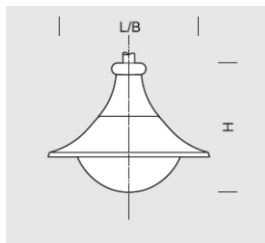

Fixture BELL S 32