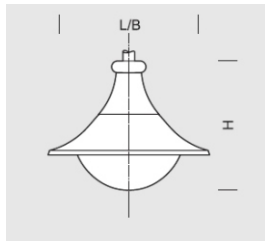

Fixture BELL M 32

OPTICS

„S”

„AS”

„ASW”

„ASP”

DETAILED DESCRIPTION

INDEX	NAME	DIMENSIONS [cm]	LIGHT SOURCE			FIXTURE			WIND	WEIGHT
		L/B/H	W	lm	lm / W	W	lm	lm / W	m ²	kg
195-1111-000078	BELL M 32	56/56/44	32	4900	154	36	3450	96	0,12	6

Data for: Ra > 80, 4000K, 700mA. Source of light and integrated control gear, replacement only by the manufacturer's service.

PRODUCT DESCRIPTION

Classic fixture adapted to be mounted on a boom (ř60 mm) at a height of 4-7 m. Aluminum body forms a sealed chamber (closed with a plate) with a sealed LED module (with the lens) mounted from the lamp-shade's side and a heat-sink and power supply unit - from the inside. The chamber is connected to the upper rosette, which - apart from its decorative function, also serves as a mounting bracket. Lamp-shade made of polycarbonate being resistant to UV radiation. Light source: LED panel with a system of lenses and reflector forming any required shape of light.