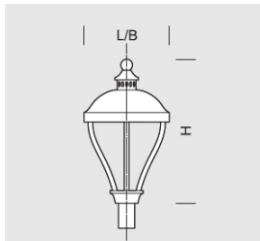

## Fixture ARIA BIS 48

### DETAILED DESCRIPTION

INDEX	NAME	DIMENSIONS [cm]	LIGHT SOURCE			FIXTURE			WIND	WEIGHT
		L/B/H	W	lm	lm / W	W	lm	lm / W	m <sup>2</sup>	kg
195-1111-000086	ARIA BIS 48	38/38/62	48	7400	153	60	6480	108	0,06	3,5

### PRODUCT DESCRIPTION

Classic fixture adapted for mounting directly at a post with 60mm diameter or in arm-system - Aria, Aria Bis at a height of 3-4 m, Aria Plus at a height of 5-6m. Aluminum body forms a sealed chamber for fittings closed with a plate and a sealed tight LED module (with the lens) attached to it at the lampshade's side. The chamber is seated on shaped profiles connected to its lower rosette, which serves as a mounting for the fixture on a post.