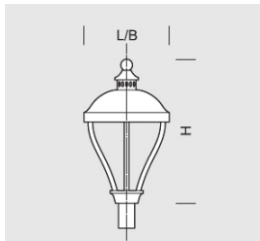

Fixture ARIA BIS 25 COB

OPTICS

„S”

„AS”

„ASW”

„ASP”

DETAILED DESCRIPTION

INDEX	NAME	DIMENSIONS [cm]	LIGHT SOURCE			FIXTURE			WIND	WEIGHT
		L/B/H	W	lm	lm / W	W	lm	lm / W	m ²	kg
195-1111-000087	ARIA BIS 25 COB	38/38/62	23,5	4080	133	26	3500	140	0,06	3,5

Data for: Ra > 80, 4000K, 700mA. Source of light and integrated control gear, replacement only by the manufacturer's service.

PRODUCT DESCRIPTION

Classic fixture adapted for mounting directly at a post with 60mm diameter or in arm-system - Aria, Aria Bis at a height of 3-4 m, Aria Plus at a height of 5-6m. Aluminum body forms a sealed chamber for fittings closed with a plate and a sealed tight LED module (with the lens) attached to it at the lampshade's side. The chamber is seated on shaped profiles connected to its lower rosette, which serves as a mounting for the fixture on a post.

* choice

MECHANICAL DATA

Foundation	-
Fixture material	Aluminium
Lampshade	-
Metal color	

Grey 7043

Graphite 7016

Black 9005

ON ORDER

** on special order