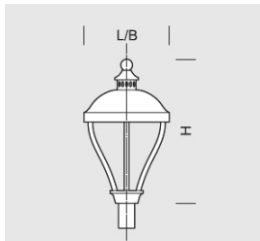

Fixture ARIA BIS 24

OPTICS

„S”

„AS”

„ASW”

„ASP”

DETAILED DESCRIPTION

INDEX	NAME	DIMENSIONS [cm]	LIGHT SOURCE			FIXTURE			WIND	WEIGHT
		L/B/H	W	lm	lm / W	W	lm	lm / W	m ²	kg
195-1111-000084	ARIA BIS 24	38/38/62	24	3700	153	30	3240	108	0,06	3,5

Data for: Ra > 80, 4000K, 700mA. Source of light and integrated control gear, replacement only by the manufacturer's service.

PRODUCT DESCRIPTION

Classic fixture adapted for mounting directly at a post with 60mm diameter or in arm-system - Aria, Aria Bis at a height of 3-4 m, Aria Plus at a height of 5-6m. Aluminum body forms a sealed chamber for fittings closed with a plate and a sealed tight LED module (with the lens) attached to it at the lampshade's side. The chamber is seated on shaped profiles connected to its lower rosette, which serves as a mounting for the fixture on a post.

* choice

MECHANICAL DATA

Foundation	-
Fixture material	Aluminium
Lampshade	-
Metal color	

Grey 7043

Graphite 7016

Black 9005

ON ORDER

** on special order