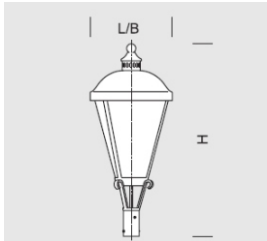

Fixture ARIA 48

OPTICS

„S”

„AS”

„ASW”

„ASP”

DETAILED DESCRIPTION

INDEX	NAME	DIMENSIONS [cm]	LIGHT SOURCE			FIXTURE			WIND	WEIGHT
		L/B/H	W	lm	lm / W	W	lm	lm / W	m ²	kg
195-1111-000006	ARIA 48	38/38/70	48	7400	153	60	5400	90	0,10	4

Data for: Ra > 80, 4000K, 700mA. Source of light and integrated control gear, replacement only by the manufacturer's service.

PRODUCT DESCRIPTION

Classic fixture adapted for mounting directly at a post with 60mm diameter or in arm-system - Aria, Aria Bis at a height of 3-4 m, Aria Plus at a height of 5-6m. Aluminum body forms a sealed chamber for fittings closed with a plate and a sealed tight LED module (with the lens) attached to it at the lampshade's side. The chamber is seated on shaped profiles connected to its lower rosette, which serves as a mounting for the fixture on a post.