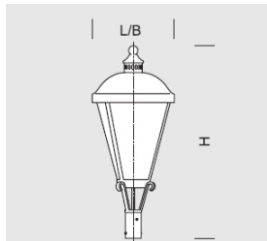

Fixture ARIA 32

OPTICS

„S”

„AS”

„ASW”

„ASP”

DETAILED DESCRIPTION

INDEX	NAME	DIMENSIONS [cm]	LIGHT SOURCE			FIXTURE			WIND	WEIGHT
		L/B/H	W	lm	lm / W	W	lm	lm / W	m ²	kg
195-1111-000007	ARIA 32	38/38/70	32	4800	150	36	3200	89	0,10	4

Data for: Ra > 80, 4000K, 700mA. Source of light and integrated control gear, replacement only by the manufacturer's service.

PRODUCT DESCRIPTION

Classic fixture adapted for mounting directly at a post with 60mm diameter or in arm-system - Aria, Aria Bis at a height of 3-4 m, Aria Plus at a height of 5-6m. Aluminum body forms a sealed chamber for fittings closed with a plate and a sealed tight LED module (with the lens) attached to it at the lampshade's side. The chamber is seated on shaped profiles connected to its lower rosette, which serves as a mounting for the fixture on a post.