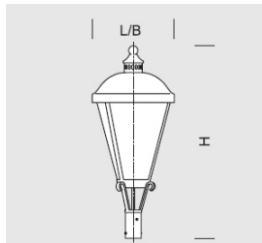

Fixture ARIA 24 COB

OPTICS

„S”

„AS”

„ASW”

„ASP”

DETAILED DESCRIPTION

INDEX	NAME	DIMENSIONS [cm]	LIGHT SOURCE			FIXTURE			WIND	WEIGHT
		L/B/H	W	lm	lm / W	W	lm	lm / W	m ²	kg
195-1111-000083	ARIA 25 COB	38/38/70	23,5	4080	173	26	3100	123	0,10	4

Data for: Ra > 80, 4000K, 700mA. Source of light and integrated control gear, replacement only by the manufacturer's service.

PRODUCT DESCRIPTION

Classic fixture adapted for mounting directly at a post with 60mm diameter or in arm-system - Aria, Aria Bis at a height of 3-4 m, Aria Plus at a height of 5-6m. Aluminum body forms a sealed chamber for fittings closed with a plate and a sealed tight LED module (with the lens) attached to it at the lampshade's side. The chamber is seated on shaped profiles connected to its lower rosette, which serves as a mounting for the fixture on a post.