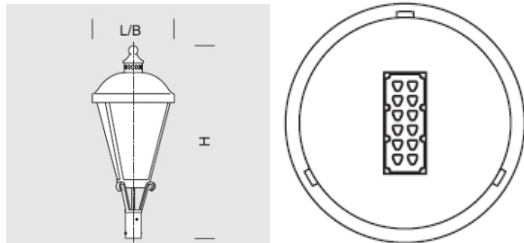

Fixture ARIA 24

OPTICS

„S”

„AS”

„ASW”

„ASP”

DETAILED DESCRIPTION

INDEX	NAME	DIMENSIONS [cm]	LIGHT SOURCE			FIXTURE			WIND	WEIGHT
		L/B/H	W	lm	lm / W	W	lm	lm / W	m ²	kg
195-1111-000005	ARIA 24	38/38/70	24	3700	153	30	2700	90	0,10	4

Data for: Ra > 80, 4000K, 700mA. Source of light and integrated control gear, replacement only by the manufacturer's service.

PRODUCT DESCRIPTION

Classic fixture adapted for mounting directly at a post with 60mm diameter or in arm-system - Aria, Aria Bis at a height of 3-4 m, Aria Plus at a height of 5-6m. Aluminum body forms a sealed chamber for fittings closed with a plate and a sealed tight LED module (with the lens) attached to it at the lampshade's side. The chamber is seated on shaped profiles connected to its lower rosette, which serves as a mounting for the fixture on a post.

* choice

MECHANICAL DATA

Foundation	-
Fixture material	Aluminium
Lampshade	PMMA
Metal color	

Grey 7043

Graphite 7016

Black 9005

ON ORDER

** on special order