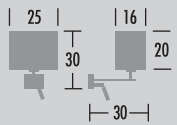

## lupus

①

**LUPUS K**  
Wall lamp  
152-00.-001139  
1 x E27

②

**LUPUS K LED**  
Wall lamp  
152-00.-001140  
1 x E27  
1 x 1,2 W LED

③

**LUPUS K LED Lilu**  
Wall lamp  
152-00.-001141  
1 x E27  
1 x 1,2 W LED