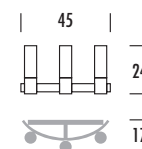

## carlo

①

**CARLO K3 M UP**  
Wall lamp  
151-00.-011128  
3 x 5 W LED

①

②

**CARLO Ž5 UP**  
Chandelier  
112-00.-011128  
5 x 5 W LED

③

**CARLO Ž5 UP/DOWN**  
Chandelier  
112-00.-011132  
5+5 x 5 W LED GU-10