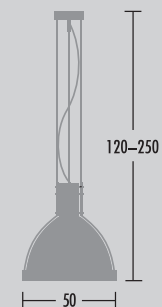

2

BETA LS D
Pendant lamp
162-00.-000002
1 x E 27
LED
162-00.-000016
50 W LED