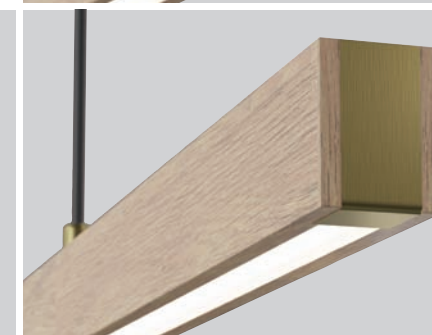

3000 K, 4000 K

DREWNO / WOOD

①

naturalny
natural