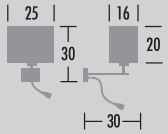

## lupus

①

**LUPUS K**  
Wall lamp  
152-00.-001139  
1 x E27

②

**LUPUS K LED**  
Wall lamp  
152-00.-001140  
1 x E27  
1 x 1,2 W LED

③

**LUPUS K LED Lilu**  
Wall lamp  
152-00.-001141  
1 x E27  
1 x 1,2 W LED