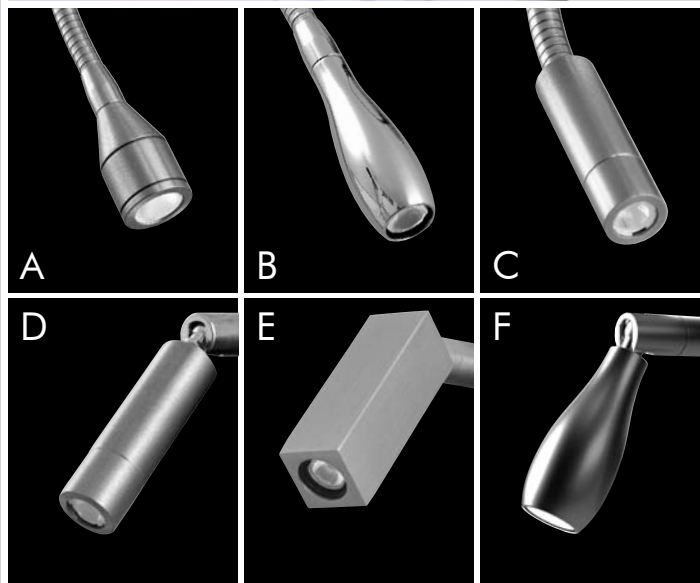

## lupus

①

**LUPUS K**  
Wall lamp  
152-00.-001139  
1 x E27

②

**LUPUS K LED**  
Wall lamp  
152-00.-001140  
1 x E27  
1 x 1,2 W LED

③

**LUPUS K LED Lilu**  
Wall lamp  
152-00.-001141  
1 x E27  
1 x 1,2 W LED