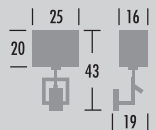

## alaska

①

**ALASKA K**  
Wall lamp  
152-00.-001144  
1 x E27

②

**ALASKA K LED Lilo**  
Wall lamp  
152-00.-001142  
1 x E27  
1 x 1,2 W LED

③

**ALASKA LS**  
Ceiling lamp  
162-00.-001142  
1 x E27

④