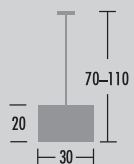

## bishop

①

**BISHOP K**  
Wall lamp  
152-00..-002000  
1 x E27

②

**BISHOP LS-S**  
Ceiling lamp  
162-00..-002001  
1 x E27

③

**BISHOP LS-R**  
Pendant lamp  
162-00..-002000  
1 x E27

④