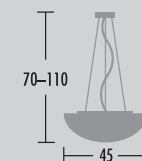

⑤

TWIST LS 450 IP44
Pendant lamp
162-00.-001241
3 x E27
162-00.-001246
33 W LED