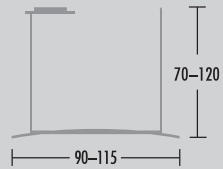

yukon

①

YUKON K LED
Wall lamp
151-01..-000100
12 W LED

②

YUKON LS 90
Pendant lamp

LS 90
162-00..-000120
2 x 24 W LED

LS 115
162-00..-000121
2 x 27 W LED