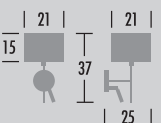

④

PRECIOSA K LED Lilo
Wall lamp
152-00.-001104
1 x E27
1 x 1,2 W LED