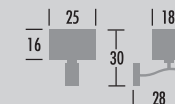

## brandy

①

**BRANDY K**  
Wall lamp  
152-00.-001145  
1 x E27

②

**BRANDY K LED**  
Wall lamp  
152-00.-001146  
1 x E27  
1 x 1,2 W LED

③

**BRANDY K LED Lilo**  
Wall lamp  
152-00.-001149  
1 x E27  
1 x 1,2 W LED