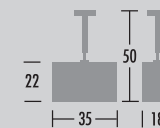

lupus

4

LUPUS LS
Ceiling lamp
161-00.-001140
1 x E27