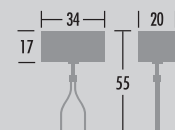

⑤

BRANDY LG
Table lamp
132-00.-001145
1 x E27