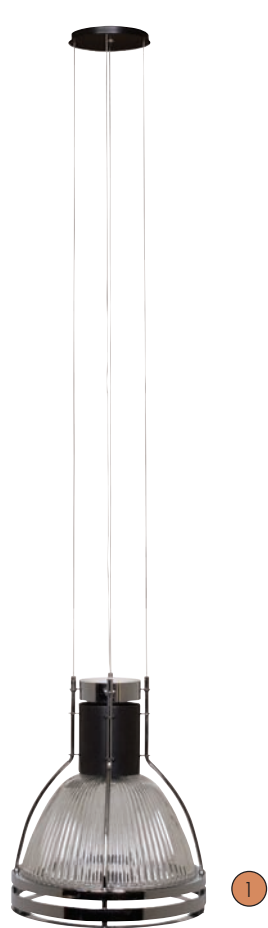

1

2

beta

1

BETA LS M
Pendant lamp
162-00.-000001
1 x E 27
LED
162-00.-000004
30 W LED

2

BETA LS D
Pendant lamp
162-00.-000002
1 x E 27
LED
162-00.-000016
50 W LED

METAL / METAL

M

inox
inox

chrom
chrome

czarny
black

KLOSZ / GLASS LAMPSHADE

K

bezbarwny
colourless

RAL
RAL