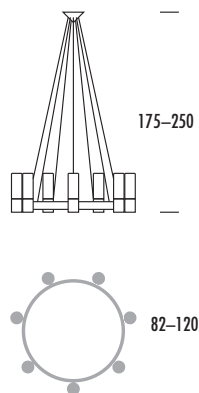

## carlo

①

**CARLO K3 M UP**  
Wall lamp  
151-00.-011128  
3 x 5 W LED

①

②

**CARLO Ž5 UP**  
Chandelier  
112-00.-011128  
5 x 5 W LED

③

**CARLO Ž5 UP/DOWN**  
Chandelier  
112-00.-011132  
5+5 x 5 W LED GU-10