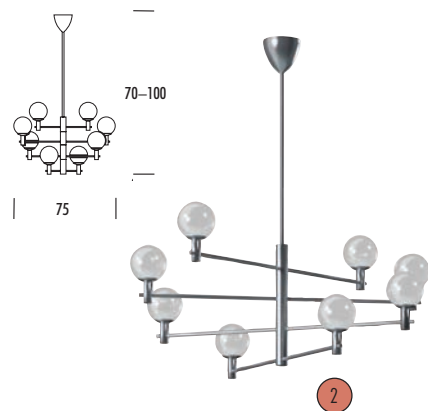

70-100

75

②

④

BALI K3 S
Wall lamp
152-00.....000250
3 x G9 LED

④

⑤

BALI Ż8 S
Chandelier
112-00.....000256
8 x G9 LED