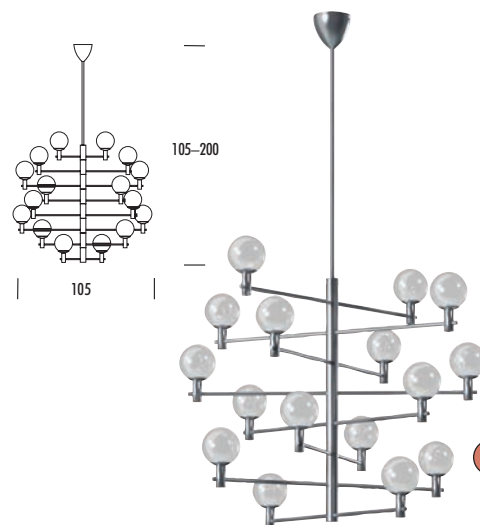

bali

①

BALI K3 K
Wall lamp
152-00.....000253
3 x G9 LED

①

②

BALI Ż8 K
Chandelier
112-00.....000257
8 x G9 LED

③

③

BALI Ż16 K
Chandelier
112-00.....000259
16 x G9 LED

35

20