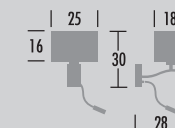

## brandy

①

**BRANDY K**  
Wall lamp  
152-00.-001145  
1 x E27

②

**BRANDY K LED**  
Wall lamp  
152-00.-001146  
1 x E27  
1 x 1,2 W LED

③

**BRANDY K LED Lilo**  
Wall lamp  
152-00.-001149  
1 x E27  
1 x 1,2 W LED