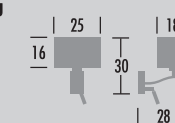

## brandy

①

**BRANDY K**  
Wall lamp  
152-00.-001145  
1 x E27

②

**BRANDY K LED**  
Wall lamp  
152-00.-001146  
1 x E27  
1 x 1,2 W LED

③

**BRANDY K LED Lilo**  
Wall lamp  
152-00.-001149  
1 x E27  
1 x 1,2 W LED