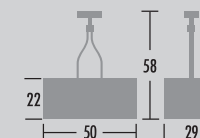

④

BRANDY LS
Ceiling lamp
162-00.-001145
2 x E27