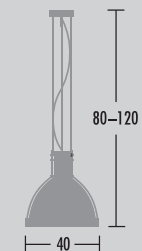

beta

1

BETA LS M
Pendant lamp
162-00.-000001
1 x E 27
LED
162-00.-000004
30 W LED