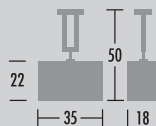

## alaska

①

**ALASKA K**  
Wall lamp  
152-00.-001144  
1 x E27

②

**ALASKA K LED Lilo**  
Wall lamp  
152-00.-001142  
1 x E27  
1 x 1,2 W LED

③

**ALASKA LS**  
Ceiling lamp  
162-00.-001142  
1 x E27

④