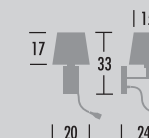

2

HAVANA K LED
Wall lamp
152-00.-001136
1 x E27
1 x 1,2 W LED