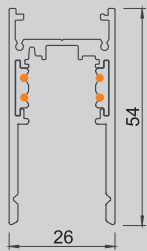

szynoprzewody
track system

evo system
48V-60V

BY STUCCHI
A.A.G.

B-ST2