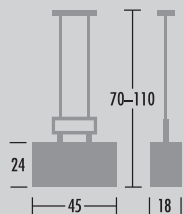

④

ALASKA LS-R
Pendant lamp
162-0022-001143
2 x E27