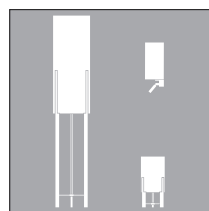

020 HIKARI D