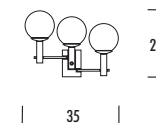

bali

①

BALI K3 K
Wall lamp
152-00.....000253
3 x G9 LED

①

②

BALI Ż8 K
Chandelier
112-00.....000257
8 x G9 LED

③

③

BALI Ż16 K
Chandelier
112-00.....000259
16 x G9 LED

35

20

70-100

75

②

④

BALI K3 S
Wall lamp
152-00.....000250
3 x G9 LED

④

⑤

BALI Ż8 S
Chandelier
112-00.....000256
8 x G9 LED

⑥

⑥

BALI Ż16 S
Chandelier
112-00.....000258
16 x G9 LED

35

20

70-100

75

⑤

METAL / METAL

M

czarny
black

inox
inox

złoty
gold

KLOSZ / GLASS LAMPSHADE

K

mrożony
frost

opal
opal