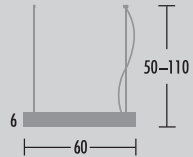

# quantum

①

**QUANTUM PL K-M**  
Wall lamp  
102-00.-000023  
12 W LED

②

**QUANTUM PL K-D**  
Wall lamp  
102-00.-000024  
24 W LED

③

**QUANTUM LS**  
Pendant lamp  
162-00.-000005  
27 W LED

①