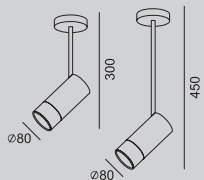

## spotech

①

**FOCAL1 K**  
Wall lamp  
152-00..-000048  
15 W LED  
↗ 8°–45°

②

**FOCAL2 K**  
Wall lamp  
152-00..-000049  
10 W LED  
↗ 15°–36°

③

**SPOTECH K**  
Wall lamp  
152-00..-000156  
20 W LED  
↗ 24°, 40°, 60°