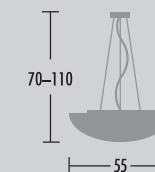

⑥

TWIST LS 550 IP44
Pendant lamp
162-00.-001243
3 x E27
162-00.-001247
33 W LED