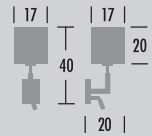

④

VES K LED Lilo
Wall lamp
152-0...-001075
1 x E27
1 x 1,2 W LED