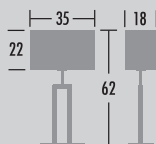

⑤

ALASKA LG
Table lamp
132-00.-001142
1 x E27