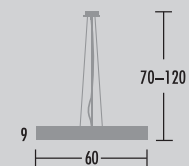

rondo

4

RONDO LS
Pendant lamp

LS FI 60/9
162-00.-000031
44 W LED