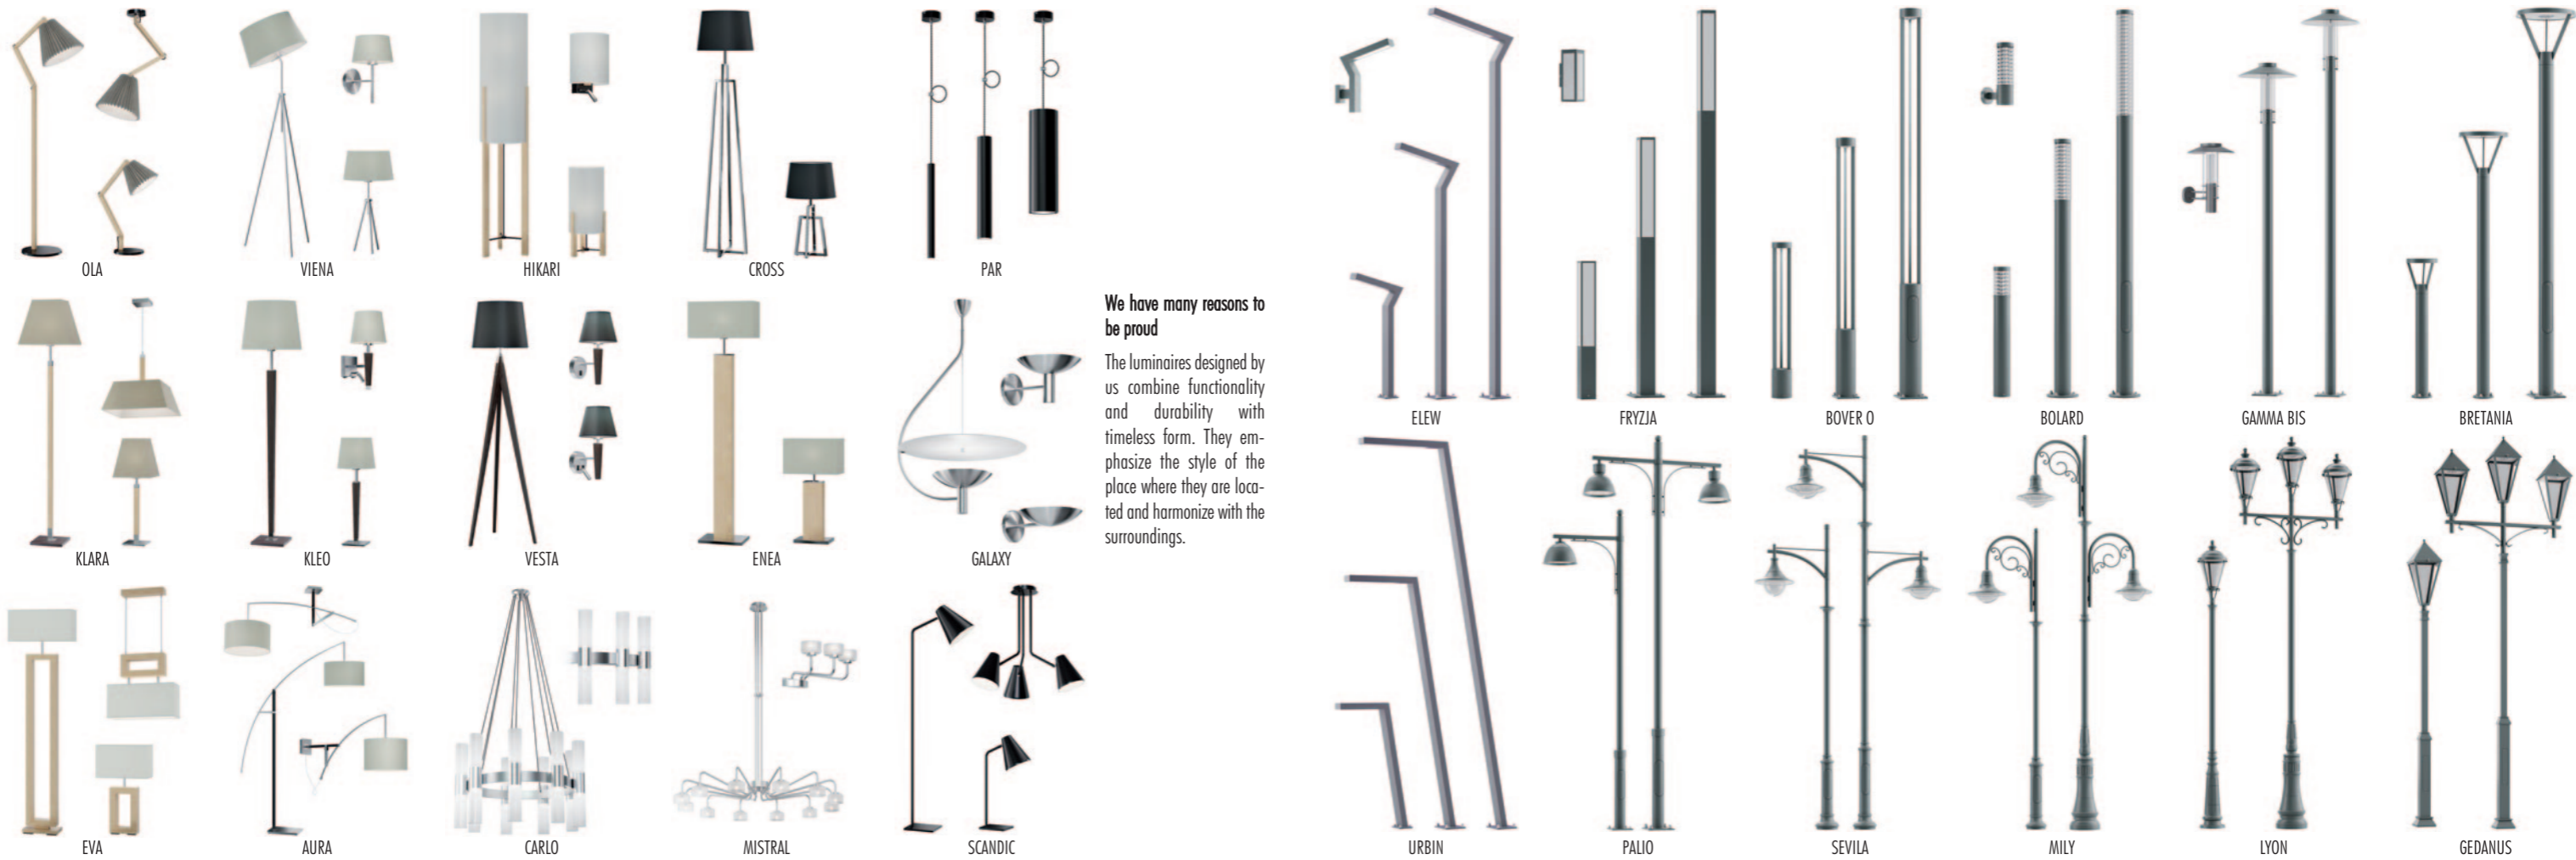

OLA

VIENA

HIKARI

CROSS

PAR

ELEW

FRYZIA

BOVER O

BOLARD

GAMMA BIS

BRETANIA

KLARA

KLEO

VESTA

ENEA

GALAXY

URBIN

PALIO

SEVILA

MILY

LYON

GEDANUS

EVA

AURA

CARLO

MISTRAL

SCANDIC

We have many reasons to be proud

The luminaires designed by us combine functionality and durability with timeless form. They emphasize the style of the place where they are located and harmonize with the surroundings.