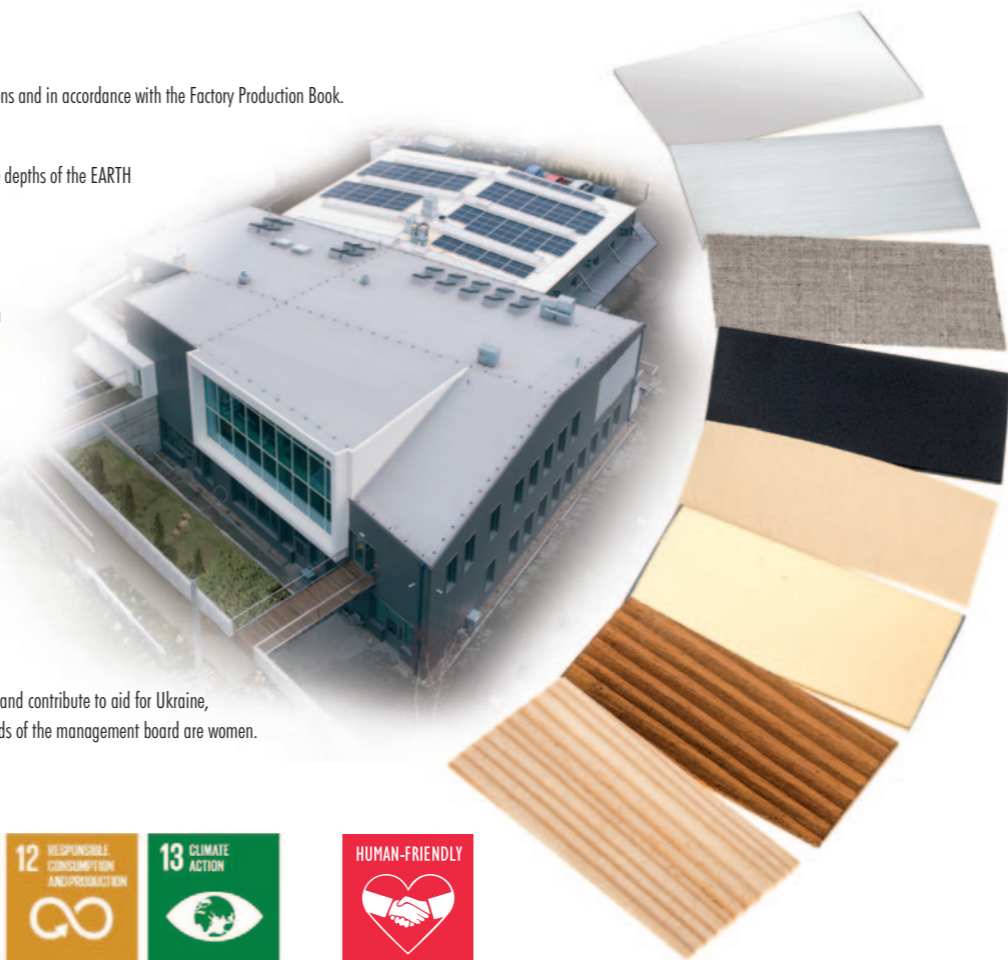

Elmarco luminaires equipped with LED light sources provide class A energy efficiency integrated lighting solutions.

SAFETY FIRST

Having security and health of our customers in mind, we produce our lighting fixtures with thoroughness and get them inspected in accredited laboratories. All of our products carry the CE mark issued by respectful certification authorities.

DESIGNING — CONSULTING — CUSTOMIZATION

We use specialized design software to design lighting and luminaires. We work with designers and investors.

We produce prototypes using digital technologies. We consider all aspects and customer expectations, and in our decisions we follow the key rule of value analysis.

„ZERO WASTE“ POLICY

We use the highest quality fully recyclable materials for production. Our company subscribes to the idea of UN SDGs.

ASSESSMENT - ESG

We make sure that regarding:

E - environmental - we maintain SDGs targets and keep environmentally friendly production,

S - social responsibility - we have a whole package of facilities at the factory for people with disabilities, support NGOs and contribute to aid for Ukraine,

G - company governance - we are committed to women making up almost one third of the factory's workforce. Two thirds of the management board are women.

Over 30 years of experience

In our work we combine industry experience with scientific achievements. We know this market inside out and we are ready for its further development.

Comprehensive solutions

We provide a comprehensive project management capability for interior and exterior lighting projects. This is when working on large-scale projects reveals our full potential.

Diverse range

We continually develop both classic and modern designs to ensure that our range is as flexible as possible. Elmarco's products are used in a wide range of spaces of diverse character.

Own factory

We have extensive technological facilities in Gdynia. Thanks to the ongoing control over the course of production processes, we are able to ensure high and repeatable quality of products.

Professional advice

Our clients can count on specialist care in the selection and lighting design. We remain at their disposal at every stage of realization.

Individual approach

We are always opened to the vision of architects and designers we work with. Each project is a separate story for us.

Original design

Elmarco's unique luminaire designs are created in our design studio in Gdynia. Among them you will find designs that are more modest and those that are slightly extravagant.

Environmentally friendly production

We assign great importance to the materials from which our luminaires are made. We take care to ensure that the production, operation and subsequent replacement of the lighting leaves the smallest possible footprint on the environment.

Fair Play

Our priority is to add value for our business partners.