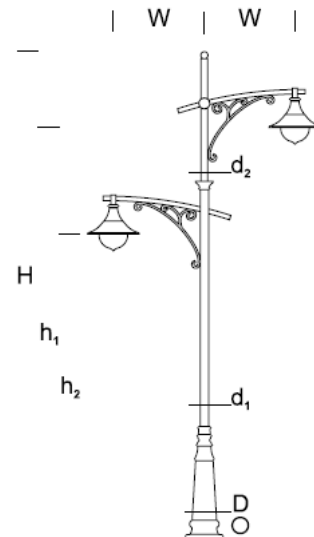

Park Lantern SIERAK 5/1

PRODUCT DESCRIPTION

Classic lantern based on an aluminum, piped, decorated column with a characteristic, 1- or 2-arm boom. Optional grips for flags and flowers. Suggested fixture: Bell, Chantal.

Designed for: prestigious public spaces, squares, streets, historic areas.

HEIGHT: 5 m

MECHANICAL DATA

Foundation FBO-80/14,5

Column/body material Aluminium

Lampshade -

Metal color

Grey 7043

Graphite 7016

Black 9005

RAL*

RECOMMENDED FIXTURES

BELL

CHANTAL

DETAILED DESCRIPTION

INDEX	NAZWA NAME	WYMIARY / DIMENSIONS (cm)		FUNDAMENT FOUNDATION
		H/h ₁ /h ₂ /w	D/d ₁ /d ₂ /d ₃	
190-1111-510032	SIERAK LP 5/1	550/500/-/100	13,3/7,6/-/6	FBO-120/14,5