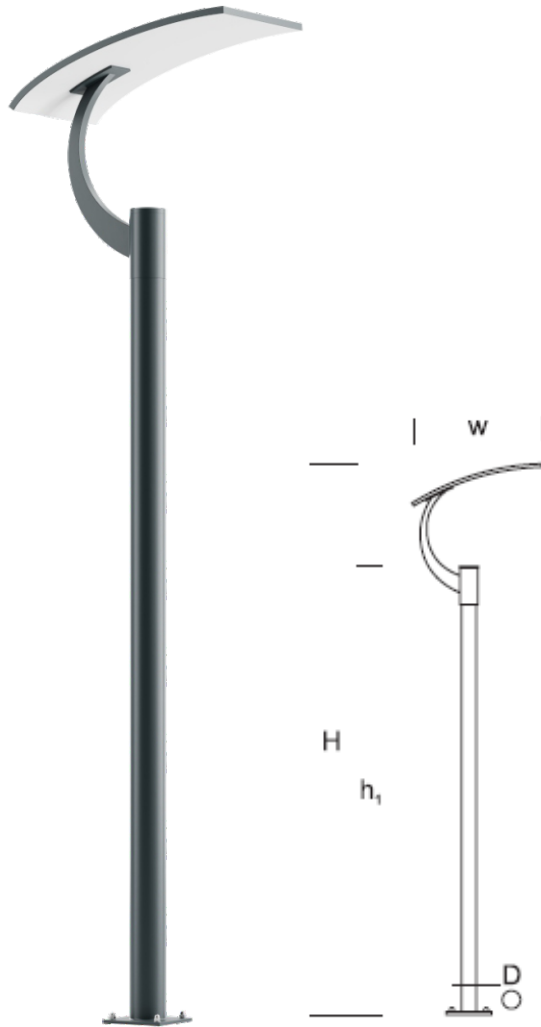

Park Lantern PELIKAN 3

OPTICS

„S”

DETAILED DESCRIPTION

INDEX	NAZWA NAME	WYMIARY / DIMENSIONS (cm)		ŹRÓDŁO ŚWIATEŁA / SOURCE OF LIGHT			OPRAWA / FIXTURE			FUNDAMENT FOUNDATION
		H/h ₁	w/D	W	lm	lm / W	W	lm	lm / W	
190-1111-356001	PELIKAN LP 3	350/300	100/13,3	36	5760	159	40	2420	60	FBK-90/18

Data for: Ra > 80, 4000K, 700mA. Source of light and integrated control gear, replacement only by the manufacturer's service.

PRODUCT DESCRIPTION

Modern lantern illuminating space on the basis of reflected light, made of an aluminum construction with its fixture with a characteristic boom mounted at the top. Equipped with LED projectors. Screen made of aluminum sheet painted in reflecting white paint.

TECHNICAL SPECIFICATIONS

Voltage	230 V
Source power / fixture	Recommended: Integrated 36 W/ 40 W
Lifetime	70.000 h LB 80/20
Optics	S
Ambient temperature	-30 ÷ +45
Light color	4000 3000*
Ingress Protection	IP65
Protection class	I II *
CE	Yes

* choice

MECHANICAL DATA

Foundation	FBK-90/18
Column/body material	Aluminium
Lampshade	Glass
Metal color	<div style="display: flex; align-items: center;"> <div style="width: 20px; height: 20px; background-color: #f0f0f0; margin-right: 5px;"></div> White 9003 <div style="width: 20px; height: 20px; background-color: #808080; margin-right: 5px; margin-top: 5px;"></div> Grey 7043 <div style="width: 20px; height: 20px; background-color: #404040; margin-right: 5px; margin-top: 5px;"></div> Graphite 7016 <div style="width: 20px; height: 20px; background-color: #202020; margin-right: 5px; margin-top: 5px;"></div> Black 9005 <div style="margin-left: 10px; border: 1px solid black; padding: 2px;">RAL*</div> </div>