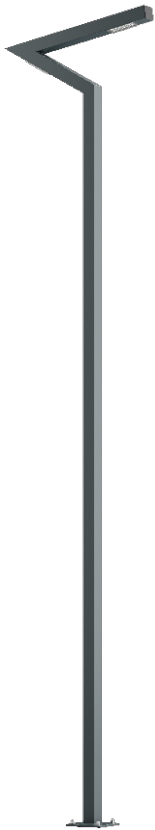

Street Lantern ELEW 5/1+1

OPTICS

„S”

„AS”

„ASW”

„ASP”

DETAILED DESCRIPTION

INDEX	NAZWA NAME	WYMIARY / DIMENSIONS (cm)		ŹRÓDŁO ŚWIATEŁA / SOURCE OF LIGHT			OPRAWA / FIXTURE			FUNDAMENT FOUNDATION
		H/h ₁ /h ₂	w/S	W	lm	lm / W	W	lm	lm / W	
190-1111-511003	ELEW LP 5/1+1	500/490/450	100/10x8	48	7400	154	60	7000	117	FBK-90/18

Data for: Ra > 80, 4000K, 700mA. Source of light and integrated control gear, replacement only by the manufacturer's service.

PRODUCT DESCRIPTION

Modern lantern built of rectangular aluminum profiles. The simple flat shape creates an elegant architectural element. In the boom a modular LED luminaire with excellent optical parameters and modeled characteristics of a street luminaire. The lenses used give a diffuse reflection effect reducing glare. UV-resistant polycarbonate diffuser.

HEIGHT: 5 m

TECHNICAL SPECIFICATIONS

Voltage	230 V
Source power / fixture	Recommended: Integrated 60 W/7000 lm
Lifetime	70.000 h LB 80/20
Optics	S AS ASP ASW
Ambient temperature	-30 ÷ +45
Light color	4000 3000 *
Ingress Protection	IP65
Protection class	I II *
CE	Yes

* choice

MECHANICAL DATA

Foundation	FBK-90/18
Column/body material	Aluminium
Lampshade	PMMA
Metal color	<div style="display: flex; align-items: center;"> <div style="width: 20px; height: 20px; background-color: #f0f0f0; margin-right: 5px;"></div> White 9003 </div> <div style="display: flex; align-items: center; margin-top: 5px;"> <div style="width: 20px; height: 20px; background-color: #808080; margin-right: 5px;"></div> Grey 7043 </div> <div style="display: flex; align-items: center; margin-top: 5px;"> <div style="width: 20px; height: 20px; background-color: #404040; margin-right: 5px;"></div> Graphite 7016 </div> <div style="display: flex; align-items: center; margin-top: 5px;"> <div style="width: 20px; height: 20px; background-color: #202020; margin-right: 5px;"></div> Black 9005 </div>
	RAL*