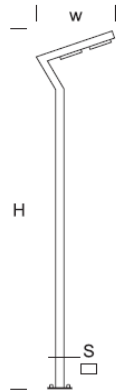

## Park Lantern ELEW 4/1

### DETAILED DESCRIPTION

INDEX	NAZWA NAME	WYMIARY / DIMENSIONS (cm)		ŹRÓDŁO ŚWIATEŁA / SOURCE OF LIGHT			OPRAWA / FIXTURE			FUNDAMENT FOUNDATION
		H/h <sub>1</sub> /h <sub>2</sub>	w/S	W	lm	lm / W	W	lm	lm / W	
190-1111-410030	ELEW LP 4/1	400/390/-	80/10x8	24	3700	154	30	3500	117	FBK-90/18

### PRODUCT DESCRIPTION

Modern lantern built of rectangular aluminum profiles. The simple flat shape creates an elegant architectural element. In the boom a modular LED luminaire with excellent optical parameters and modeled characteristics of a street luminaire. The lenses used give a diffuse reflection effect reducing glare. UV-resistant polycarbonate diffuser.

HEIGHT: 4 m