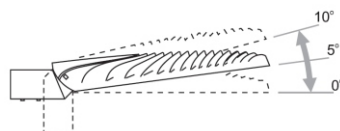

Fixture WEGA I 48