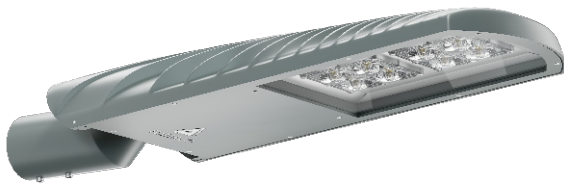

Fixture WEGA I 48