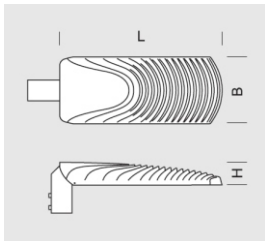

Fixture WEGA I 48