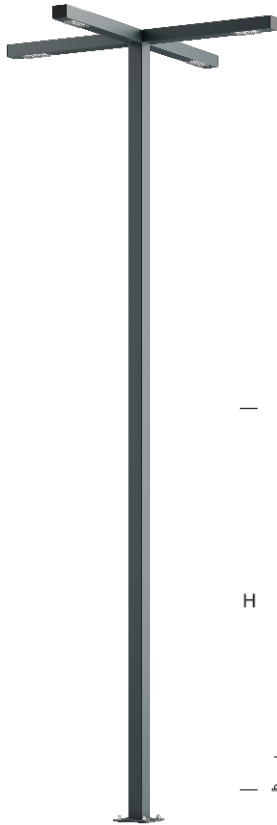

ELMARCO
GOOD FORM FOR LIGHTING

ELMARCO Technika Świetlna Sp. z o.o. Sp. K.
Ul. Krzemowa 7, 81-577 Gdynia,
tel. (58) 552 84 27

Park Lantern WAY 5/4 K