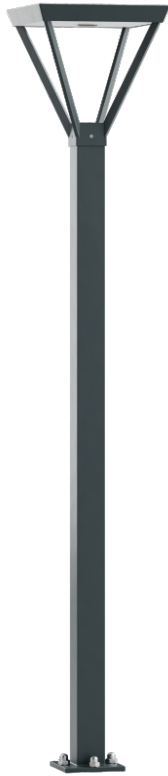

ELMARCO
GOOD FORM FOR LIGHTING

ELMARCO Technika Świetlna Sp. z o.o. Sp. K.
Ul. Krzemowa 7, 81-577 Gdynia,
tel. (58) 552 84 27

Garden Lamp WALIA 2,0

OPTICS

„S”

DETAILED DESCRIPTION

INDEX	NAZWA NAME	WYMIARY / DIMENSIONS (cm)		ŹRÓDŁO ŚWIATŁA / SOURCE OF LIGHT			OPRAWA / FIXTURE			FUNDAMENT FOUNDATION
		H/h ₁	w/S	W	lm	lm / W	W	lm	lm / W	
172-00.-000189	WALIA LO 2,0	200/195	10x10/35	16,5	3000	180	18	2250	124	FBK-50/16

Data for: Ra > 80, 4000K, 700mA. Source of light and integrated control gear, replacement only by the manufacturer's service.

PRODUCT DESCRIPTION

Universal lantern made of an aluminum column with a square cross-section, on which is placed inverted pyramid-shaped fixture. In the upper part which is the lid, LED light source is placed on the top (tight).

HEIGHT: 2 m

TECHNICAL SPECIFICATIONS

Voltage	230 V
Source power / fixture	Recommended: Integrated 18 W/2250 lm
Lifetime	70.000 h LB 80/20
Optics	S
Ambient temperature	-30 ÷ +45
Light color	4000 3000 *
Ingress Protection	IP65
Protection class	I II *
CE	Yes

* choice

MECHANICAL DATA

Foundation	FBK-50/16
Column/body material	Aluminium
Light color	-
Metal color	<div style="display: flex; align-items: center;"> <div style="width: 20px; height: 20px; background-color: #f0f0f0; margin-right: 5px;"></div> White 9003 </div> <div style="display: flex; align-items: center; margin-top: 5px;"> <div style="width: 20px; height: 20px; background-color: #808080; margin-right: 5px;"></div> Grey 7043 </div> <div style="display: flex; align-items: center; margin-top: 5px;"> <div style="width: 20px; height: 20px; background-color: #404040; margin-right: 5px;"></div> Graphite 7016 </div> <div style="display: flex; align-items: center; margin-top: 5px;"> <div style="width: 20px; height: 20px; background-color: #202020; margin-right: 5px;"></div> Black 9005 </div>
	RAL*