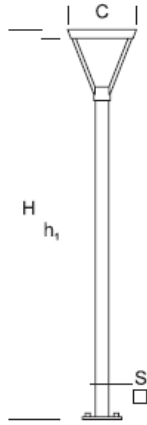

ELMARCO
GOOD FORM FOR LIGHTING

ELMARCO Technika Świetlna Sp. z o.o. Sp. K.
Ul. Krzemowa 7, 81-577 Gdynia,
tel. (58) 552 84 27

Garden Lamp WALIA 2,0

OPTICS

„S”

DETAILED DESCRIPTION

INDEX	NAZWA NAME	WYMIARY / DIMENSIONS (cm)		ŹRÓDŁO ŚWIATŁA / SOURCE OF LIGHT			OPRAWA / FIXTURE			FUNDAMENT FOUNDATION
		H/h ₁	w/S	W	lm	lm / W	W	lm	lm / W	
172-00.-000189	WALIA LO 2,0	200/195	10x10/35	16,5	3000	180	18	2250	124	FBK-50/16

Data for: Ra > 80, 4000K, 700mA. Source of light and integrated control gear, replacement only by the manufacturer's service.

PRODUCT DESCRIPTION

Universal lantern made of an aluminum column with a square cross-section, on which is placed inverted pyramid-shaped fixture. In the upper part which is the lid, LED light source is placed on the top (tight).

HEIGHT: 2 m

TECHNICAL SPECIFICATIONS

Voltage	230 V
Source power / fixture	Recommended: Integrated 18 W/2250 lm
Lifetime	70.000 h LB 80/20
Optics	S
Ambient temperature	-30 ÷ +45
Light color	4000 3000 *
Ingress Protection	IP65
Protection class	I II *
CE	Yes

* choice

MECHANICAL DATA

Foundation	FBK-50/16
Column/body material	Aluminium
Light color	-
Metal color	<div style="display: flex; align-items: center;"> <div style="width: 20px; height: 20px; background-color: #f0f0f0; margin-right: 5px;"></div> White 9003 </div> <div style="display: flex; align-items: center; margin-top: 5px;"> <div style="width: 20px; height: 20px; background-color: #808080; margin-right: 5px;"></div> Grey 7043 </div> <div style="display: flex; align-items: center; margin-top: 5px;"> <div style="width: 20px; height: 20px; background-color: #404040; margin-right: 5px;"></div> Graphite 7016 </div> <div style="display: flex; align-items: center; margin-top: 5px;"> <div style="width: 20px; height: 20px; background-color: #202020; margin-right: 5px;"></div> Black 9005 </div>
	RAL*