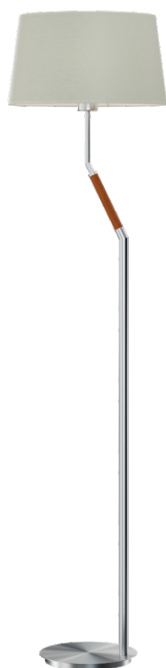

## FLOOR LAMP VELA

### PRODUCT DESCRIPTION

VELA lamps are characterized by a very elegant design. The metal part of the lamp is being carried out in colour inox but the little wooden element in colour calvados. The whole is complementing the textile lampshade in the cylindrical, lightly widening downwards shape. Perfect pattern into the flat, the house or also a hotel accommodation. Colour of the lampshade to choose from.

### TECHNICAL DATA

Number of light sources	1
Voltage	230 V
Source of light	Recommended: 1x E-27
Optics	<b>S</b>
Light color	-
Protection class - selection	<b>I</b>
Degree of protection	IP20
CE $\nabla$ $\oplus$	Yes
Mounting	-

### MATERIAL - FINISH - VARIANTS

Body material	Metal/wood	
Metal colour		Inox
		Chrome
Wood colour		Calvados
		Brown
		Venge
Lampshade material	Synetic fabric / PVC	
		Grey
		Ecrú
		Black
Switching on	On cable	