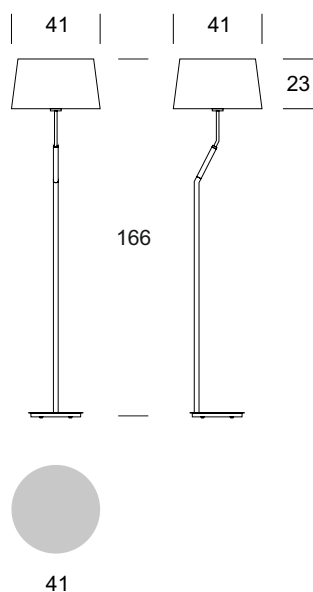

## FLOOR LAMP VELA

### PRODUCT DESCRIPTION

VELA lamps are characterized by a very elegant design. The metal part of the lamp is being carried out in colour inox but the little wooden element in colour calvados. The whole is complementing the textile lampshade in the cylindrical, lightly widening downwards shape. Perfect pattern into the flat, the house or also a hotel accommodation. Colour of the lampshade to choose from.

### TECHNICAL DATA

Number of light sources	1
Voltage	230 V
Source of light	Recommended: 1x E-27
Optics	<b>S</b>
Light color	-
Protection class - selection	<b>I</b>
Degree of protection	IP20
CE $\nabla$ $\oplus$	Yes
Mounting	-