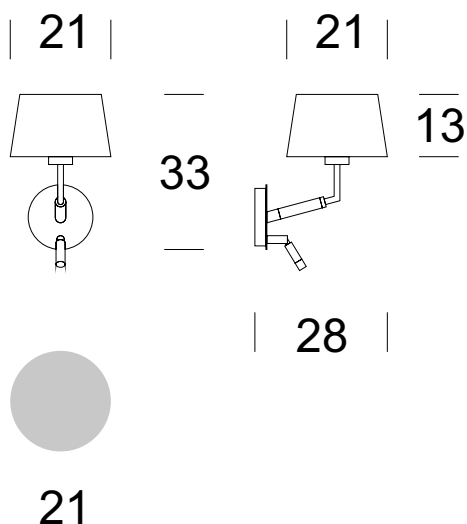

## SCONCE LED LILU VELA

### PRODUCT DESCRIPTION

VELA lamps are characterized by a very elegant design. The metal part of the lamp is being carried out in colour inox but the little wooden element in colour calvados. The whole is complementing the textile lampshade in the cylindrical, lightly widening downwards shape. Perfect pattern into the flat, the house or also a hotel accommodation. Colour of the lampshade to choose from.

### TECHNICAL DATA

Number of light sources	2
Voltage	230 V
Source of light	Recommended: 1x E-27 + 1x 1,2 W LED (incl.)
Optics	<b>S</b>
Light color	-
Protection class - selection	<b>I</b>
Degree of protection	IP20
CE $\nabla$ $\oplus$	Yes
Mounting	On the wall