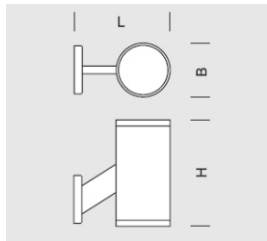

Fixture TUBUS A/G